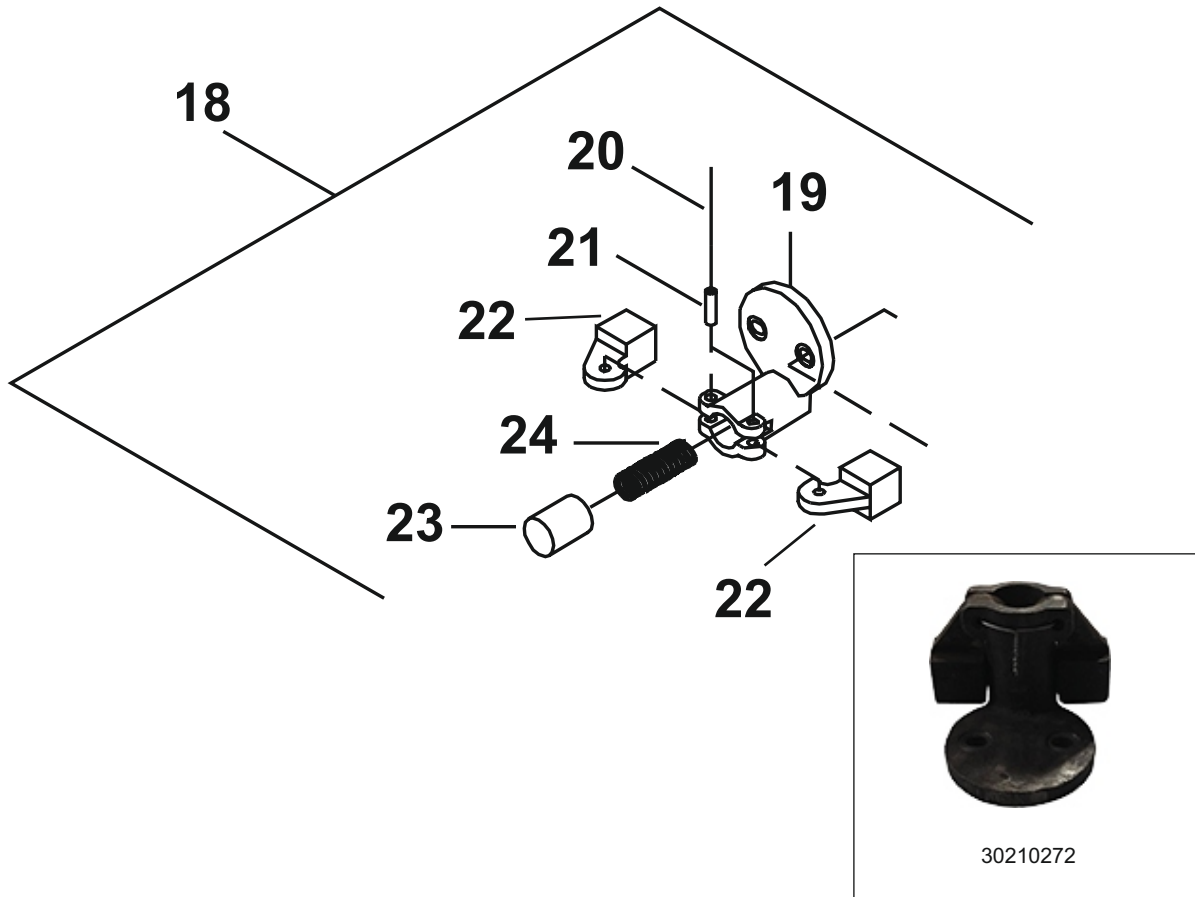

30210272 - CAP ASSEMBLY CRANKPIN

No.	Description	Ref Part No.	QTY
2-18	Cap Assembly Crankpin	30210272	-
2-19	- Body, Crankpin	30210322	1
2-20	- Lockwire 18 GA x 5"	90799271	1
2-21	- Pin Centrifugal Unloader Weight	30214951	2
2-22	- Weight, Centrifugal Unloader	30220875	2
2-23	- Plunger, Centrifugal Unloader	30285688	1
2-24	- Spring, Centrifugal Unloader	30815898	1