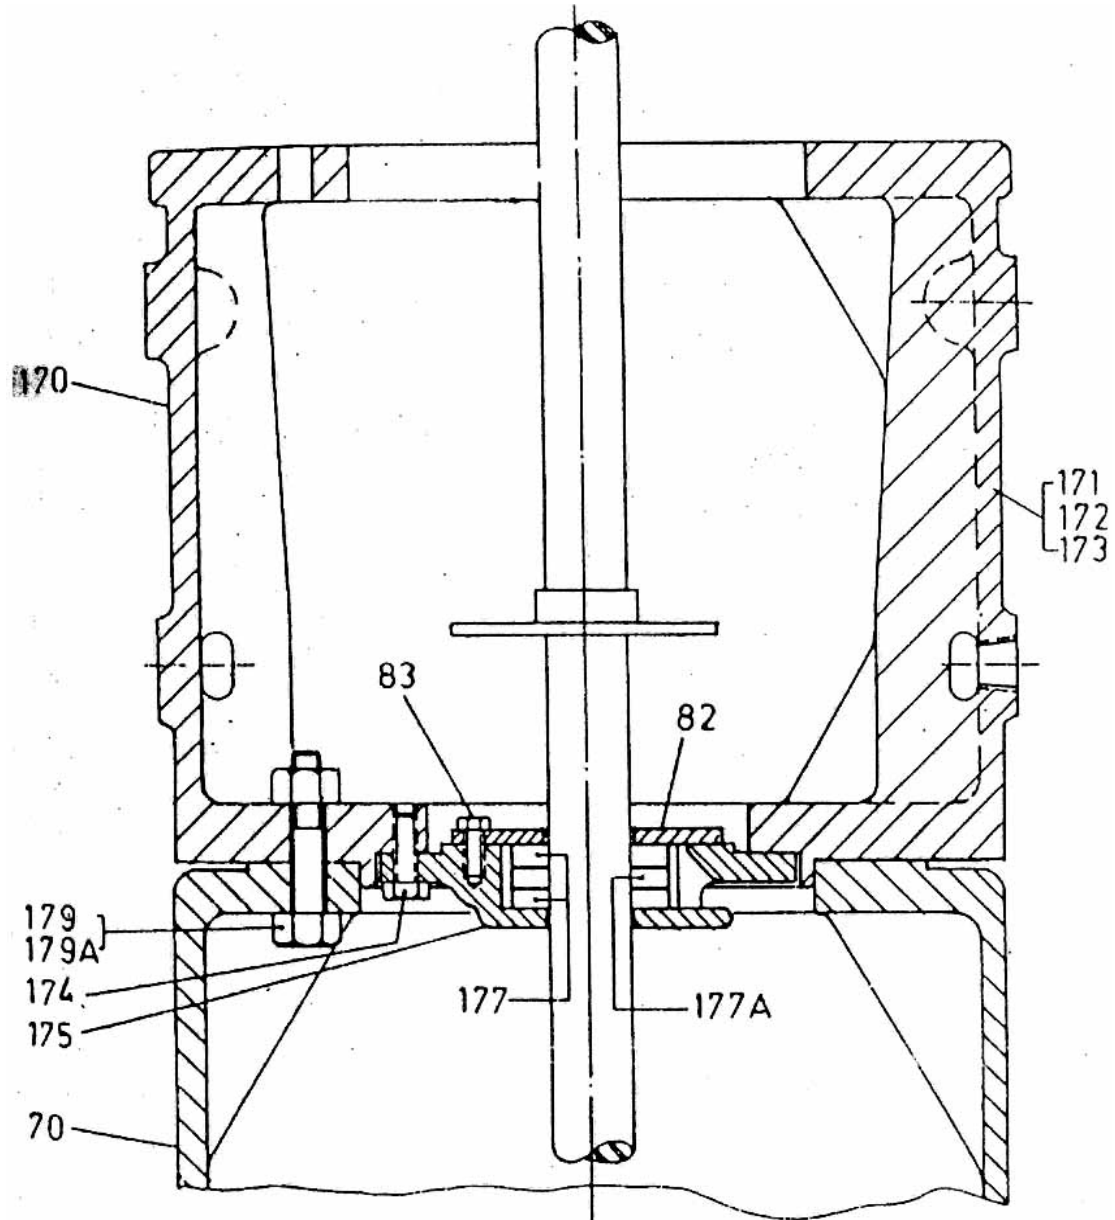

2. DISTANCE PIECE COMPL. - MODEL 12 & 7 X 7 IHE5 NL

All manufacturer's names, numbers, photos, product description and/or part numbers are used for reference purposes only & it is not implied that any part listed is the product of these manufacturers. Since Approvement are made from time to time, the illustration and specifications are subject to change without notice.

2. DISTANCE PIECE COMPL. - MODEL 12 & 7 X 7 IHE5 NL

No.	Description	Ref Part No.	QTY
-	DIST PIECE COMPLETE	EIN-7691T	1
170	DIST PIECE	EIN-7691	1
171	COVER DIST PIECE	939101	2
172	GASKET CVR DIST PC	8274D1	2
173	CAPSCREW COVER	35A2 - C217	8
175	BOX-STUFFING	HIN - 7688	1
174	CAPSCREW STUF BOX	35A2 C111	4
82	PLATE-PART SCRAPPER	8605B1	1
83	CAPSCREW - PLATE	35A2C109	2
177	RING SCRAPER	28A11G24D	2
177A	RING SCRAPER	27A11G24D	1
-	PIPE PLUG	30A7S7	1
179	CAP BOLT DIST PC	35A2C381	8
179A	NUT DIST. PC	16A4C8	8
	FOR IHE-NL		
-	FOOT PIECE	RIN-7986	2
-	CAP SCREW FOOT PC	35A2C325	4