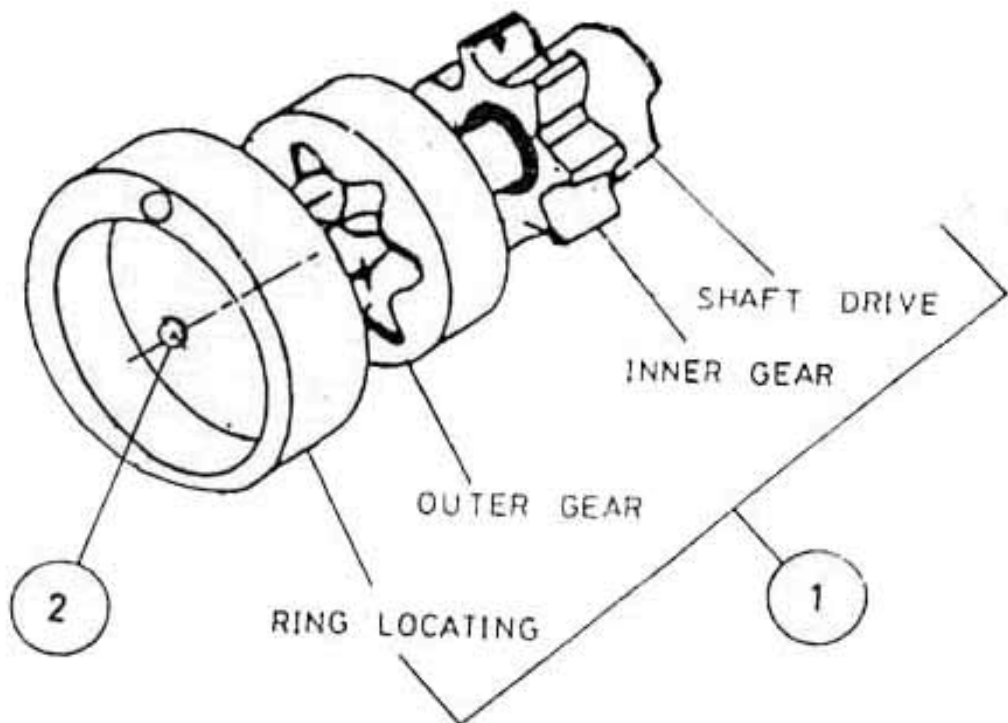

7. ASSEMBLY OIL PUMP - MODEL 9.5 x 5 LUB

All manufacturer's names, numbers, photos, product description and/or part numbers are used for reference purposes only & it is not implied that any part listed is the product of these manufacturers. Since Approvement are made from time to time, the illustration and specifications are subject to change without notice.

7. ASSEMBLY OIL PUMP - MODEL 9.5 x 5 LUB

No.	Description	Ref Part No.	QTY
1	Assembly Oil Pump	30427140	1
2	Seal Oil Pump Shaft	37796240	1