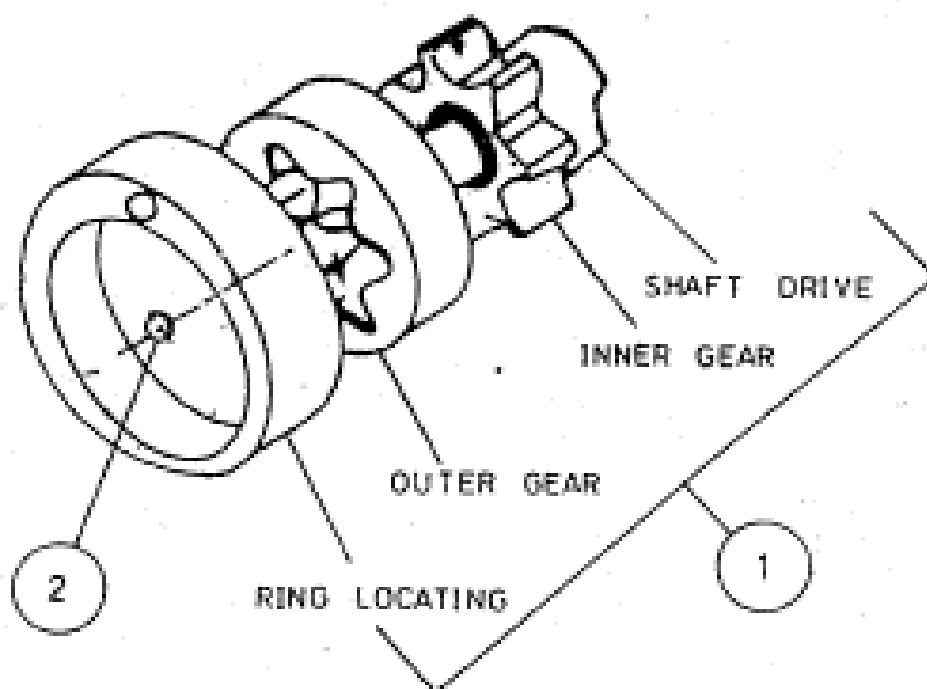

5 - ASSEMBLY OIL PUMP - IR - MODEL - 4 x 5 ESV NL

5 - ASSEMBLY OIL PUMP - IR - MODEL - 4 x 5 ESV NL

Sr.No	Description	Ref Part Nos	Qty
-	-- ASSEMBLY OIL PUMP NL ESV	70402755	-
5-80	---- ASSEMBLY OIL PUMP ESV	30427140	1
5-40	----- SHAFT DRIVE OIL PUMP	37141041	1
5-41	----- RING LOCATING - OIL PUMP	37141058	1
5-41	----- ROTOR INNER GEAR IDLER 5 & 7 ESV	97059414	1
5-41	----- ROTOR OUTER GEAR DRIVE 5 & 7 ESV	97059422	1
-	---- COVER SHAFT	30253892	1