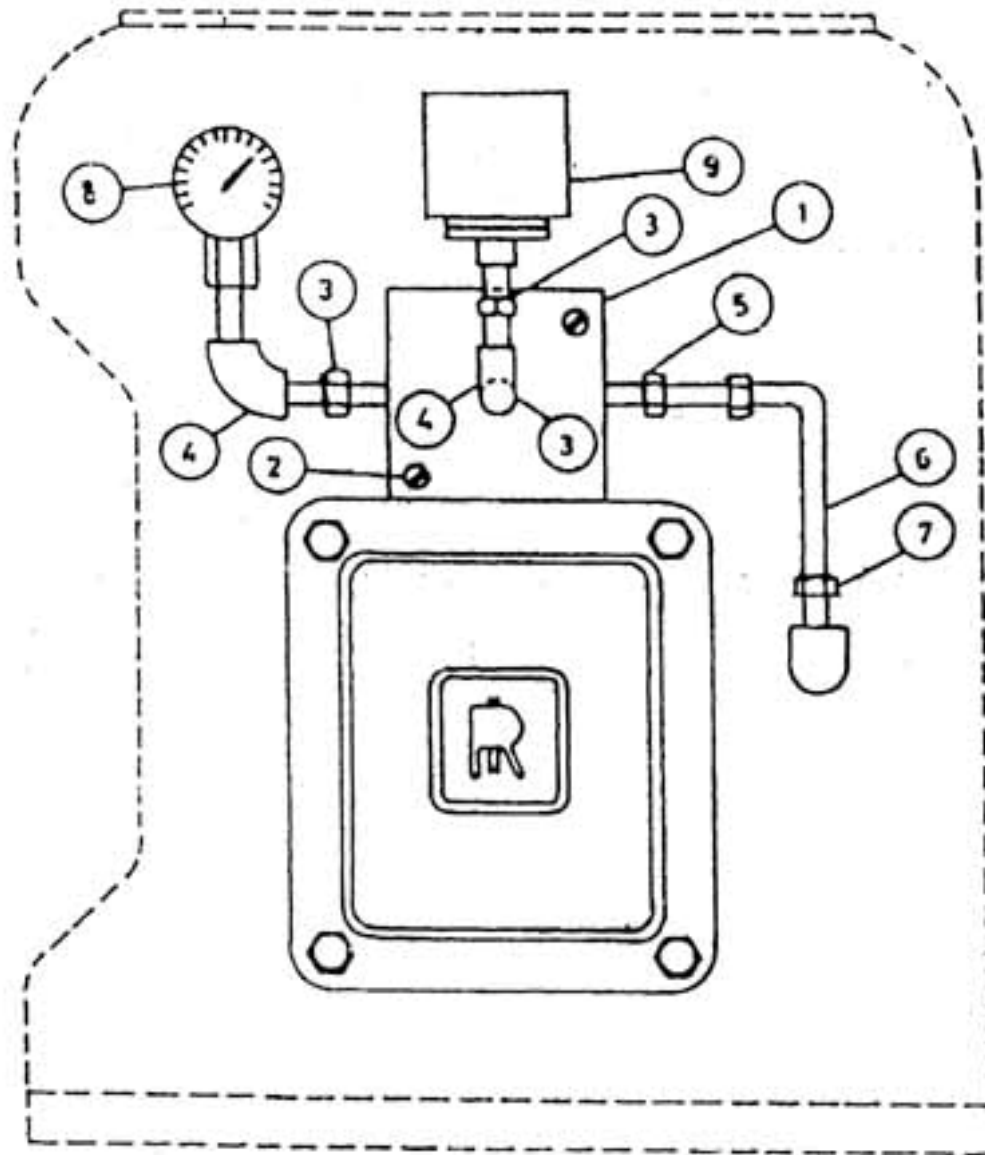

26. ACCESSORIES OIL - MODEL 8 x 5 NL

All manufacturer's names, numbers, photos, product description and/or part numbers are used for reference purposes only & it is not implied that any part listed is the product of these manufacturers. Since Approvement are made from time to time, the illustration and specifications are subject to change without notice.

26. ACCESSORIES OIL - MODEL 8 x 5 NL

No.	Description	Ref Part No.	QTY
1	Block Mounting 2" X 2"	97058226	1
2	Screw Machine	95111043	2
3	Nipple Hex 1/4" X 1/4"	94465895	3
4	Elbow 1/4" Forged	95069357	2
5	Connector Male 1/4" X 1/4"	70230487	1
6	Tube 1/4" X .035"	70387246	2
7	Connector Male 1/4" X 1/8"	70219647	1
8	Gauge Pressure	94499290	1
9	Switch Pressure 1/4"	97071229	1
-	Plug Pipe Sq. Head	-	2