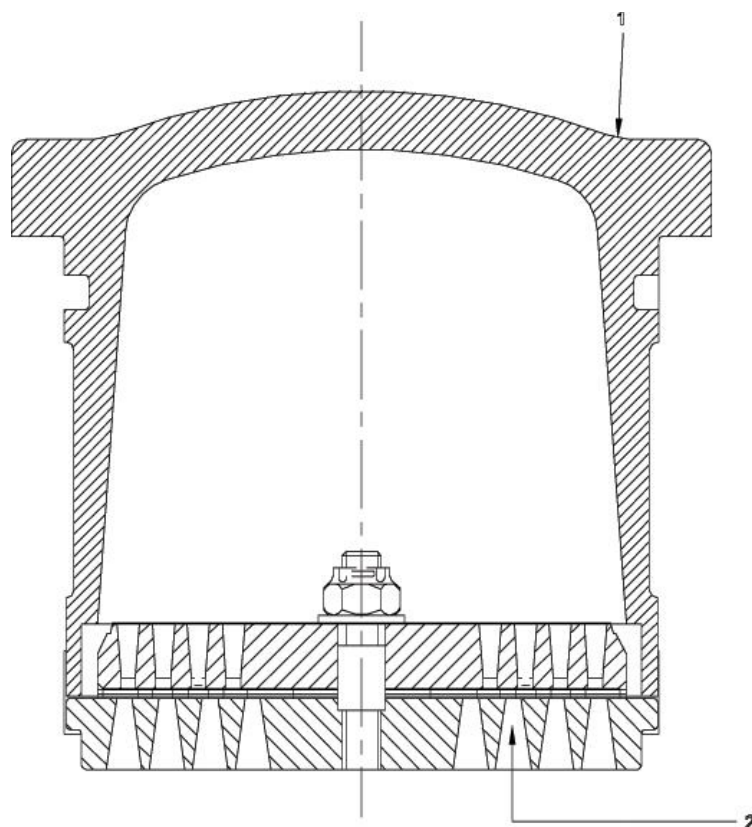

1903257090 - Discharge Valve Assembly (First & Second Stage)

No.	Description	Ref Part No.	QTY
-	Discharge Valve Assembly (First & Second Stage)	1903257090	-
1	- Discharge Valve Cover	C0222164	1
2	- Discharge Valve	1903257090	1