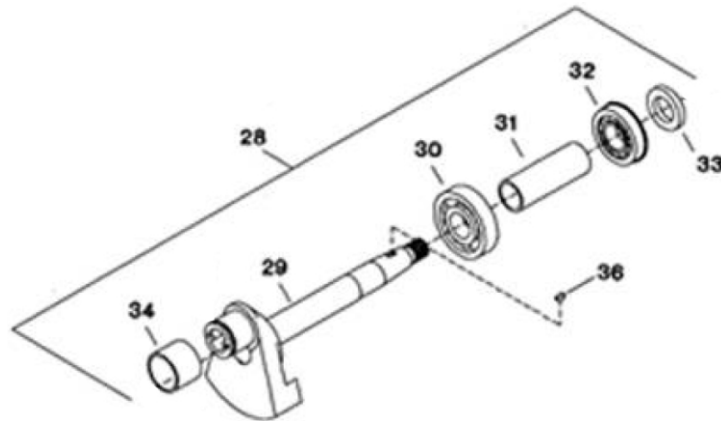

3222672* - ASSEMBLY CRANKSHAFT WITH BUSHING

No.	Description	Ref Part No.	QTY
1-28	Assembly, Crankshaft With Bushing	3222672*	-
1-29	- Assembly, Disc & Shaft	NSS	1
1-30	- Bearing, Ball	95305660	1
1-31	- Spacer, Crankshaft/Bearing	30218424	1
1-32	- Bearing, Ball - W/Snap Ring	95214003	1
1-33	- Ring, Bearing Retainer	30217004	1
1-34	- Bushing, Crankpin	37002342	1
1-36	- Key, Woodruff	32226144	1