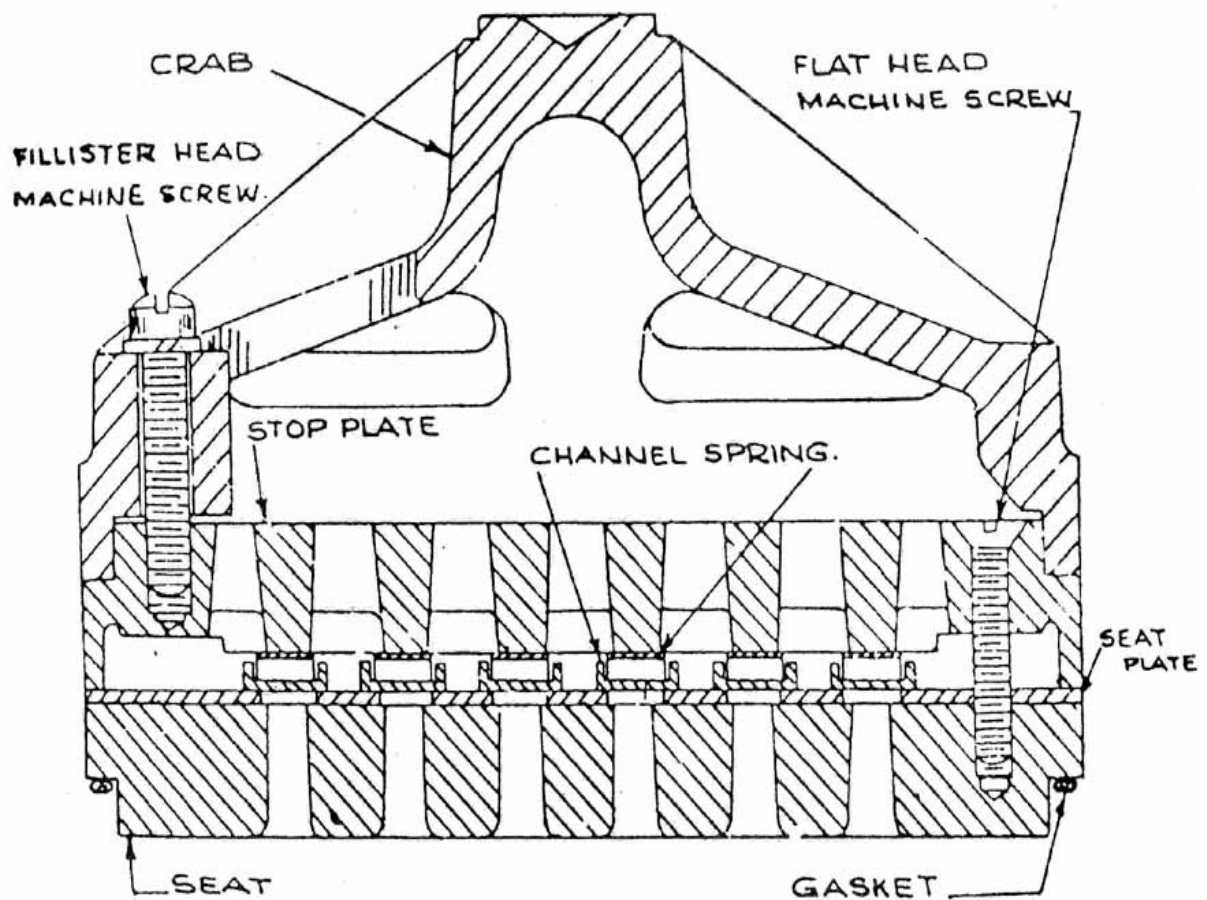

5. DISCHARGE VALVE COMPL. - MODEL 12 & 7 X 7 IHE5 NL

All manufacturer's names, numbers, photos, product description and/or part numbers are used for reference purposes only & it is not implied that any part listed is the product of these manufacturers. Since Approvement are made from time to time, the illustration and specifications are subject to change without notice.

5. DISCHARGE VALVE COMPL. - MODEL 12 & 7 X 7 IHE5 NL

No.	Description	Ref Part No.	QTY
-	VALVE COMPL. DISCH.	A54C2WSFA	1
-	SEAT COMPL. DISCH.	A54CN4WSB	1
-	PLATE SEAT	A54C18WS	1
-	HOLDER GUIDE	1W89624	2
-	GUIDE - VALVE	1W89610	12
-	SCREW - BUTTON HD.	1W89606	4
-	STOP PLATE DISCH.	A54C6WSAB	1
-	BALANCER - FLOW	X1559T4	2
-	BALANCER - BARE	X1559T4X	2
-	WASHER	1W89633	2
-	SET CHAN. & SPRINGS	A54C33WS	1
-	SCREW FLT HD MACH.	77A2S101	2
-	GASKET VALVE SEAT	X1014T61-57	1
-	CRAB - DISCH	54C20P	1
-	SCREW - FILL HD MACH.	87A2S152	2
-	LOCK WASHER	14A5S55	2
149	SET SCREW	WIN-7383	1
147	NUT SET SCREW	WIN-7381	1
148	JAM NUT	19A4C10DC	1
-	PIN SUPPORT	29A13A35	5