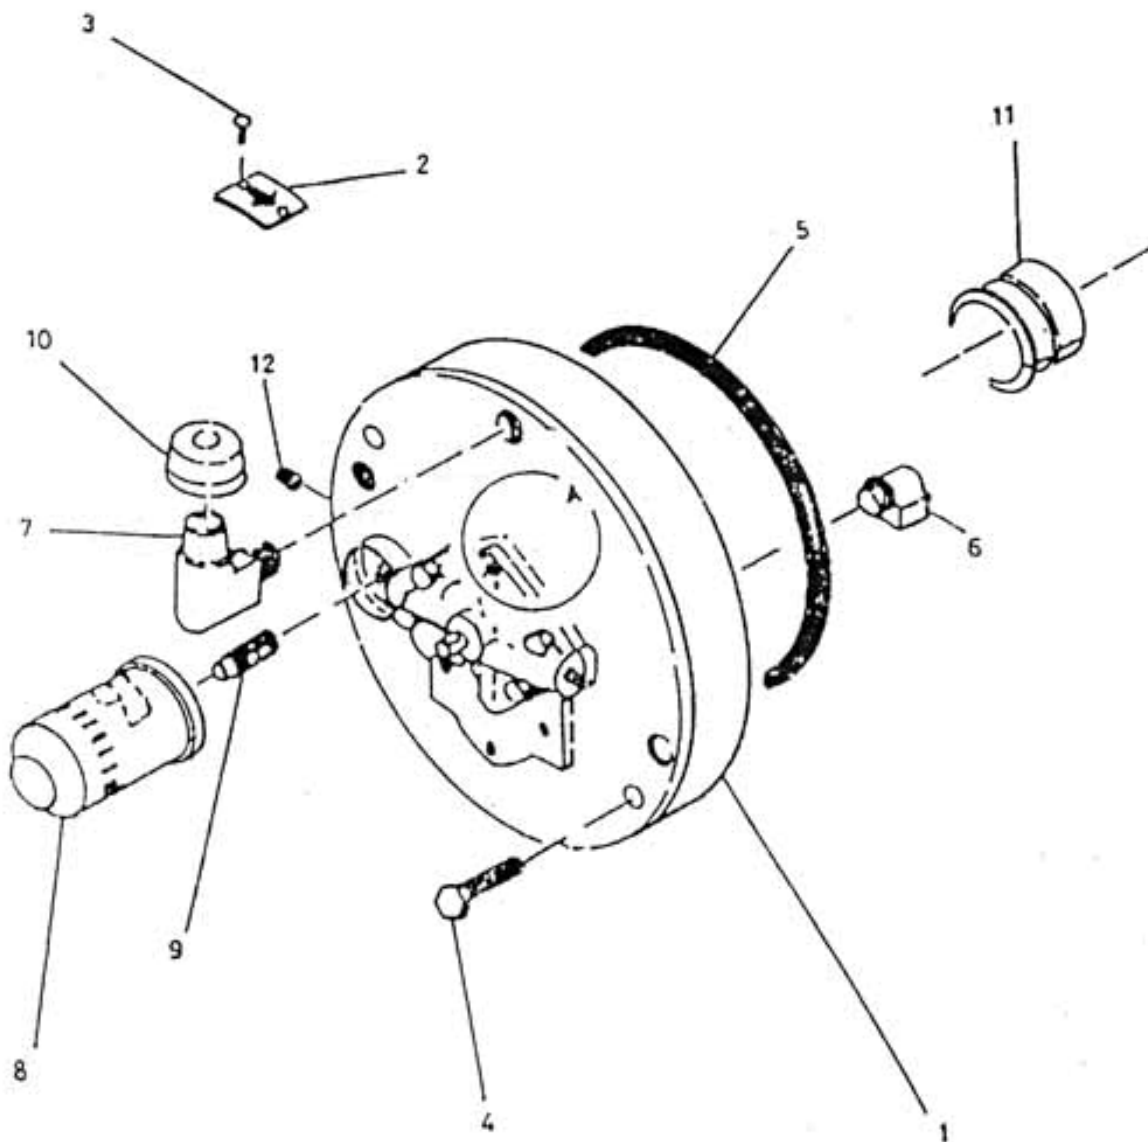

4. HOUSING MAIN BEARING & OIL PUMP - MODEL 9.5 x 5 NL

All manufacturer's names, numbers, photos, product description and/or part numbers are used for reference purposes only & it is not implied that any part listed is the product of these manufacturers. Since Approvement are made from time to time, the illustration and specifications are subject to change without notice.

4. HOUSING MAIN BEARING & OIL PUMP - MODEL 9.5 x 5 NL

No.	Description	Ref Part No.	QTY
1	Housing Main Bearing	70411467	1
2	Plate Rotation	39516646	1
3	Screw Machine 0.114" X 0.25"	39175070	2
4	Screw Cap Hex Head 5/8" X 3/4"	95104477	2
5	O' Ring 10-1/2" X 11" X 1/4"	95098067	1
6	Elbow Male 5/8"	94425162	1
7	Breather Elbow	39314323	1
8	Filter Oil	30472161	1
9	Adapter Oil Filter	30179220	1
10	Cap Breather	30557888	1
11	Bush Main Bearing Housing 5"	30557557	2
12	Plug Co. Sunk 3/8"	95101705	2