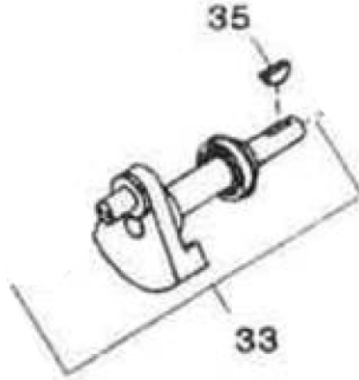

30211577 - CRANKSHAFT COMPLETE

No.	Description	Ref Part No.	QTY
2-33	Crankshaft Complete	30211577	-
2-35	- Key, Woodruff	95433173	1