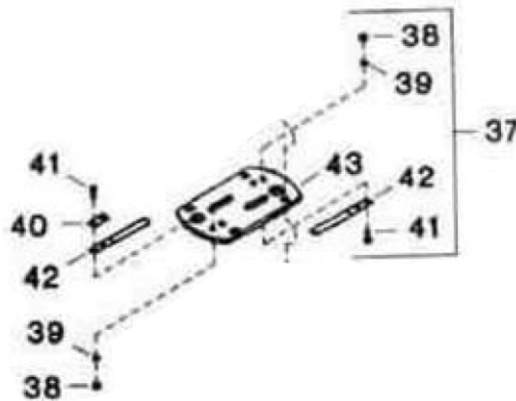

32141194 - ASSEMBLY SPACER / VALVE LP

No.	Description	Ref Part No.	QTY
3-37	Assembly, Spacer / Valve Low Pressure	32141194	–
3-38	– Nut-Hex	95416335	4
3-39	– Lockwasher Spring	32035479	4
3-40	– Crew Fillster Head	32035461	4
3-41	– Shim Finger Valve	32139891	1
3-42	– Valve Finger	30221170	1
3-43	– Spacer	37127248	1