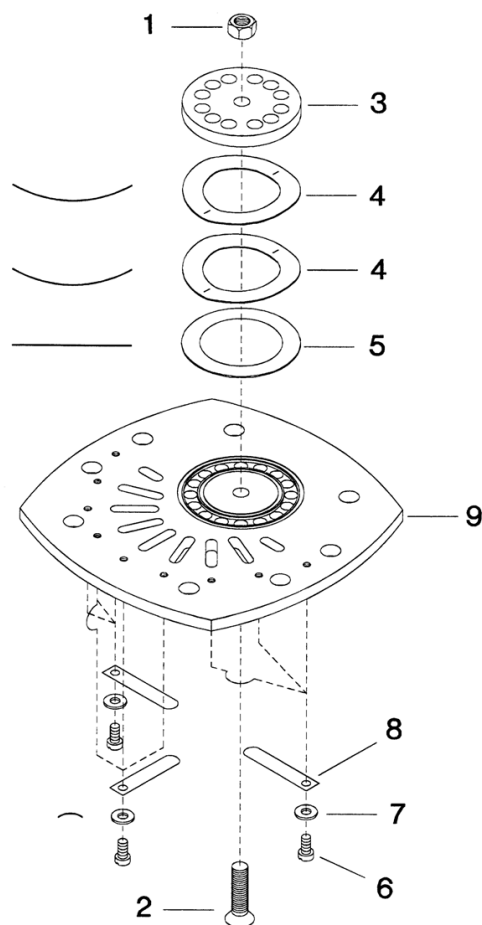

32228330 - ASSEMBLY FIRST STAGE VALVE PLATE

No.	Description	Ref Part No.	QTY
-	Ass'y First Stage Valve Plate (see-2-34)	32228330	-
4-1	- Nut, Whiz-Lock - 7/16 - 14 Hex	97166946	1
4-2	- Bolt Valve	32223927	1
4-3	- Plate, Stop - Discharge	32228314	1
4-4	- Spring, Valve - Discharge	30221501	2
4-5	- Plate, Valve - Discharge	30181499	1
4-6	- Screw, Fillister Head - 1/4-20 X 3/8"	32035511	9
4-7	- Washer, Belleville - 1/4"	32217382	9
4-8	- Valve, Finger	30220115	9
4-9	- Plate, Valve Seat	32228249	1