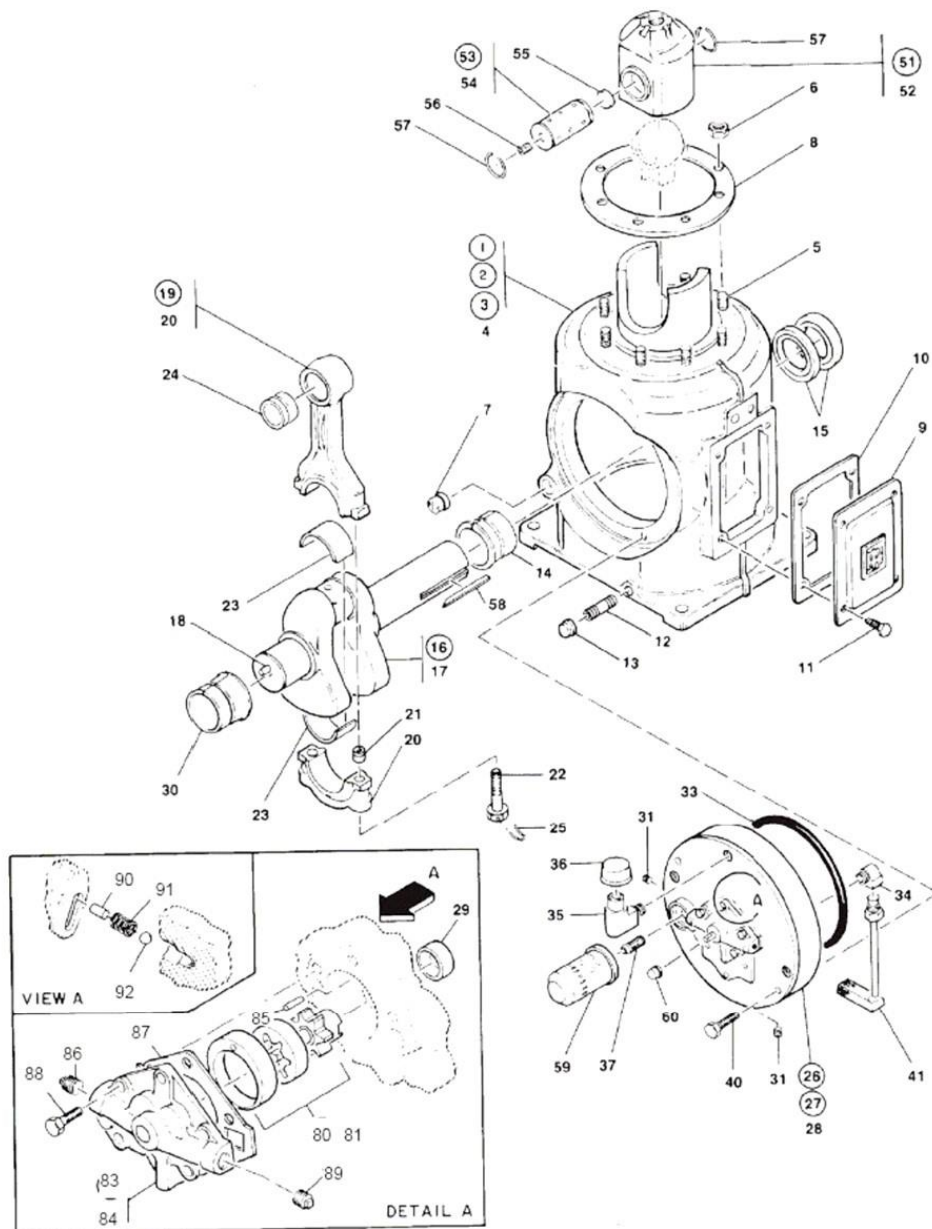

1 - ASSEMBLY FRAME - MODEL - 5 x 7 ESV LUB

1 - ASSEMBLY FRAME - MODEL - 5 x 7 ESV LUB

Sr.No	Description	Ref Part Nos	Qty
1-*	ASSEMBLY FRAME & RUNNING GEAR 7" ESV NL	42153270	1
1-*	. ASSEMBLY FRAME 7" ESV	42118364	1
1-3	. . FRAME 7" STROKE ESV	30556385	1
1-14	. . BUSH MBH 7ESV	30557565	1
1-5	. . STUD 3/4IN X 2-3/4IN	95093662	8
1-*	. . ASSEMBLY DRAIN 5" & 7" STROKE ESV	42117838	1
1-9	. . . CAP PIPE SCREWED 1/2 IHE	97070213	1
1-6	. . NUT HEX 3/4 UNC ESV	95077822	8
1-7	. . GLASS OIL LEVEL	39137245	1
1-15	. . SEAL OIL CRANK SHAFT	37794377	2
1-10	. . GASKET COVER FRAME	30562243	1
1-9	. . COVER FRAME 7 ESV/H	39566864	1
1-11	. . SCREW CAP HEX 1/2INX 1IN	95104147	4
1-*	. ASSEMBLY MB HOUSING 7 STK ESV	42319640	1
1-33	. . O-RING 14 X 14-1/2 X 1/4	95018370	1
1-26	. . HOUSING MB WITH BUSH	42168690	1
1-40	. . SCREW CAP HEX HEAD 3/4 X 4	95104709	2
1-37	. . ADAPTER OIL FILTER	30179220	1
1-36	. . CAP BREATHER	30557888	1
1-35	. . ELBOW MAIN BEARING HOUSING-0.50 NPT	94425162	1
1-31	. . PLUG COUNTER SHUNK 3/8IN NPT	95101705	1
1-30	. . BUSH MBH 7ESV	30557565	1
1-*	. PIPE ASSEMBLY SUCTION-9.5X7 ESV NL	30384440	1
1-41	. . ASSEMBLY PIPE OIL SUCT	70264346	1
1-34	. . NUT CONNECTOR	97076277	1
1-*	. ASSEMBLY PUMP OIL COVER ESV	42139329	1
1-*	. . ASSEMBLY OIL PUMP ESV/PHE/IHE LUB	70402680	1
1-*	. . . ASSEMBLY OIL PUMP ESV	30427140	1
1-81 SHAFT DRIVE OIL PUMP	37141041	1
1-81 RING LOCATING - OIL PUMP	37141058	1
1-81 ROTOR INNER GEAR IDLER 5 & 7 ESV	97059414	1
1-81 ROTOR OUTER GEAR DRIVE 5 & 7 ESV	97059422	1
1-80	. . . SEAL OIL PUMP SHAFT AP LUB	37796240	1
1-*	. . ASSEMBLY OIL PUMP COVER	31165376	1
1-84	. . . COVER LUBRICATOR OIL PUMP WITH BUSH	39863683	1
1-85	. . . PIN DOWEL -OIL PUMP-1/4DX1L	95033825	1
1-86	. . . PLUG PIPE SQ.HD 1/2 NPT CS BLACK	95033619	1
1-87	. . . GASKET COVER OIL PUMP	30205280	1
1-88	. . . SCREW CAP HEX HEAD 7/16 X 1 INCH	95104006	5
1-89	. . . PLUG COUNTER SHUNK 3/8IN NPT	95101705	1
1-90	. . . PIN ROLL 5/16 X 1	95098653	1
1-90	. . . SPRING VALVE RELIEF	30508741	1
1-92	. . . BALL RELIEF VALVE, 1/2 INCH, E52100	95320446	1
1-*	. ASSEMBLY CRANKSHAFT 7" STROKE ESV W/KEY	42398362	1