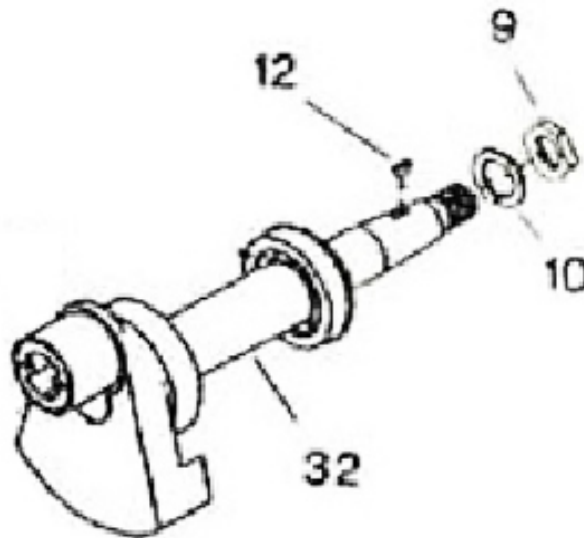

70240933 - ASSEMBLY CRANKSHAFT

No.	Description	Ref Part No.	QTY
2-32	Assembly Crankshaft	70240933	-
2-9	- Nut - Hex 1-3/8 UNF	30287668	1
2-10	- Lockwasher, Spring - 1-3/8"	95265690	1
2-12	- Key, Woodruff	95083721	1