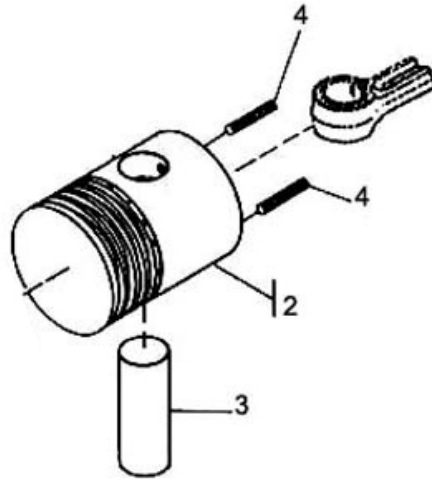

30292460 - PISTON COMPLETE

No.	Description	Ref Part No.	QTY
5-2	Piston Complete	30292460	-
5-3	- Pin piston	30294029	1
5-4	- Setscrew Hollow Head Cup Point	95065439	2