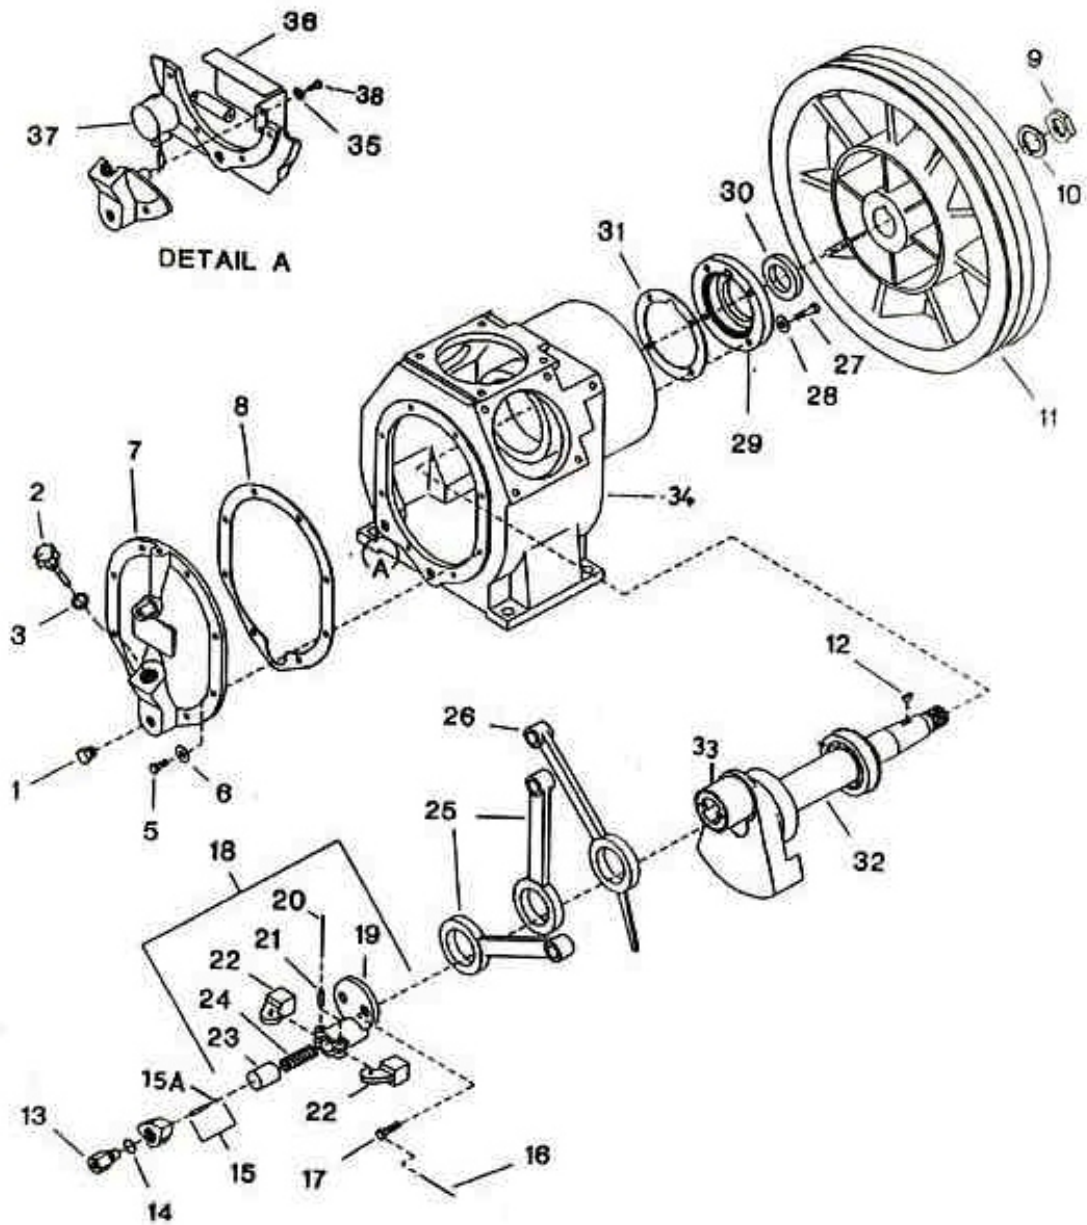

1. COMPRESSOR FRAME ASSEMBLY - MODEL 15T2

All manufacturer's names, numbers, photos, product description and/or part numbers are used for reference purposes only & it is not implied that any part listed is the product of these manufacturers. Since Approvement are made from time to time, the illustration and specifications are subject to change without notice.