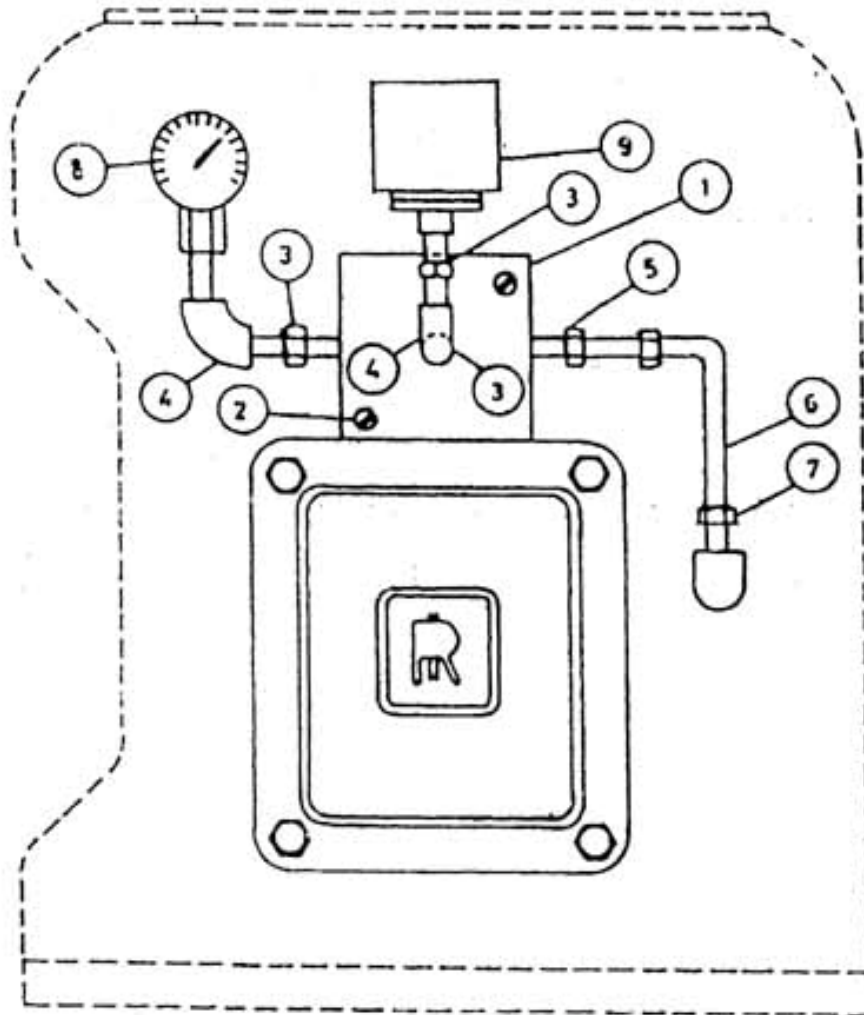

26. ACCESSORIES OIL - MODEL 8 x 7 NL

All manufacturer's names, numbers, photos, product description and/or part numbers are used for reference purposes only & it is not implied that any part listed is the product of these manufacturers. Since Approvement are made from time to time, the illustration and specifications are subject to change without notice.

26. ACCESSORIES OIL - MODEL 8 x 7 NL

No.	Description	Ref Part No.	QTY
1	Block Mounting 2" X 2"	97058226	1
2	Screw Machine	95111043	2
3	Nipple Hex 1/4" X 1/4"	94465895	3
4	Elbow 1/4" Forged	95069357	2
5	Connector Male 1/4" X 1/4"	70230487	1
6	Tube 1/4" X .035	70387246	2
7	Connector Male 1/4" X 1/8"	70219647	1
8	Gauge Pressure	94499290	1
9	Switch Pressure 1/4"	97071229	1