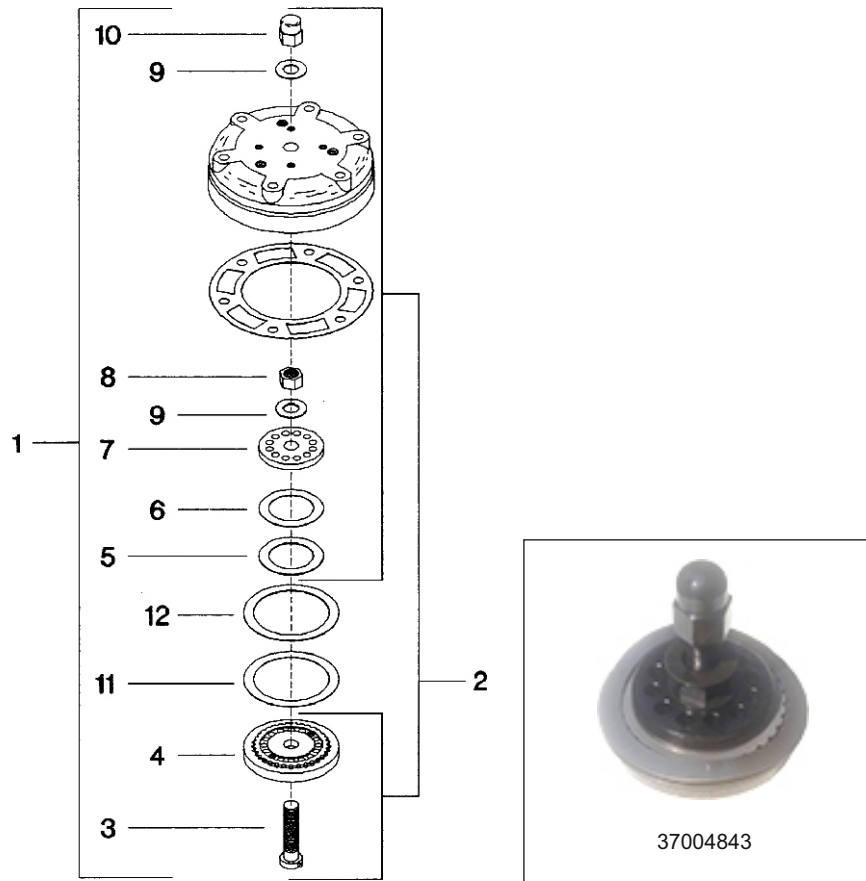

37004843 - VALVE COMPLETE 55 GA

No.	Description	Ref Part No.	QTY
1-1	Valve Complete 55 GA	37004843	-
1-3	- Bolt valve	30279897	1
1-4	- Seat, valve - discharge	30229538	1
1-5	- Plate valve - discharge	30181499	1
1-6	- Spring, valve - discharge	30221501	1
1-7	- Plate stop - discharge	30218978	1
1-8	- Nut , Hex	95076816	1
1-9	- Washer, belleville	37092897	2
1-10	- Nut , Acorn	30287650	1
1-11	- Spring, valve - inlet	30221550	1
1-12	- Plate valve - inlet	30215891	1