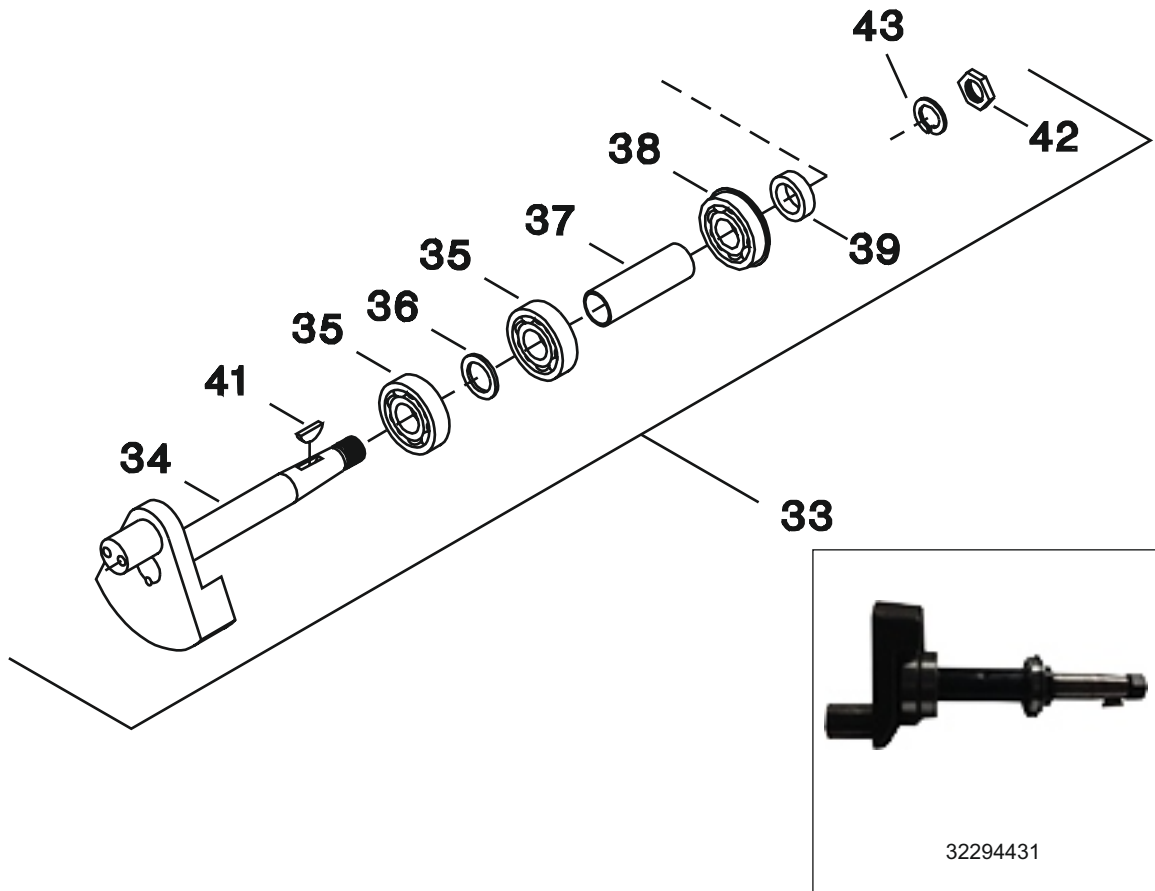

# 32294431 - ASSEMBLY CRANKSHAFT

No.	Description	Ref Part No.	QTY
1-33	<b>Assembly Crankshaft</b>	<b>32294431</b>	-
1-34	- Assembly, Disc and Shaft	NSS	1
1-35	- Bearing, Ball	95200770	2
1-36	- Spacer, Inner Bearing	32203218	1
1-37	- Spacer, Outer Bearing	32203226	1
1-38	- Bearing, Ball - With Snap Ring	95305546	1
1-39	- Ring, Bearing Retainer	37127941	1
1-41	- Key, Woodruff	95433173	1
1-42	- Nut, Beltwheel -7/8 -14	95098315	1
1-43	- Lockwasher, Spring -7/8"	95043162	1