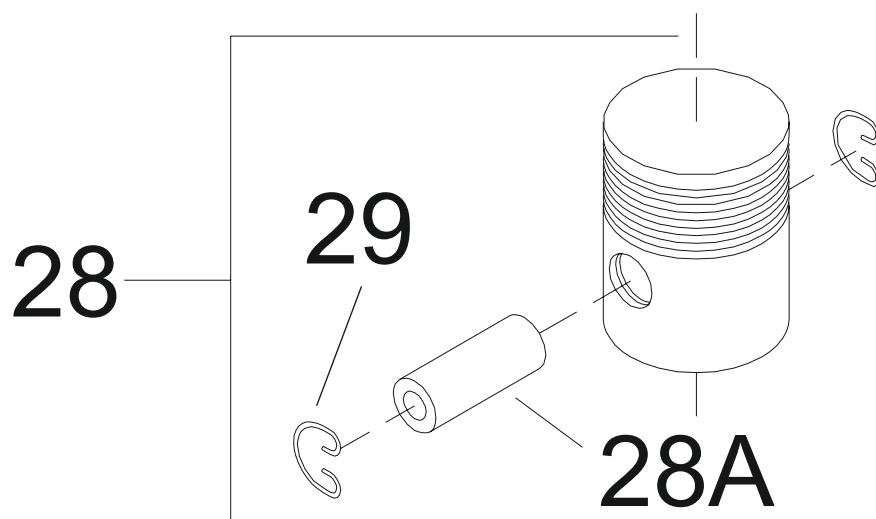

# 30288515 - PISTON AIR COMPLETE 2.5" HP

No.	Description	Ref Part No.	QTY
<b>2-28</b>	<b>Piston Air Complete 2.5" High Pressure</b>	<b>30288515</b>	-
2-28 A	- Pin Piston	30287783	1
2-29	- Ring Lock	30298020	2