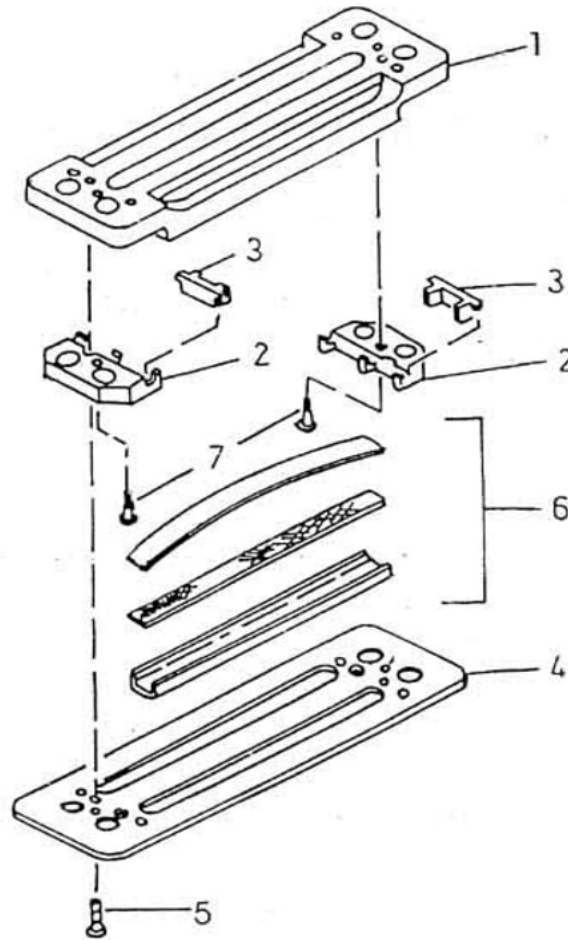

# 37020336 - VALVE DISCHARGE

| No. | Description            | Ref Part No.    | QTY |
|-----|------------------------|-----------------|-----|
| -   | <b>VALVE DISCHARGE</b> | <b>37020336</b> | -   |
| 1   | - STOP PLATE           | 31206287        | 1   |
| 2   | - HOLDER GUIDE         | 37025491IM      | 2   |
| 3   | - GUIDE VALVE **       | 37041324        | 4   |
| 4   | - SEAT PLATE           | 37020302IM      | 1   |
| 5   | - SCREW MACHINE        | 95110763        | 2   |
| 6   | - CHANNEL & SPRING SET | 37020377IM      | 1   |
| 7   | - SCREW GUIDE          | 31208549IM      | 2*  |