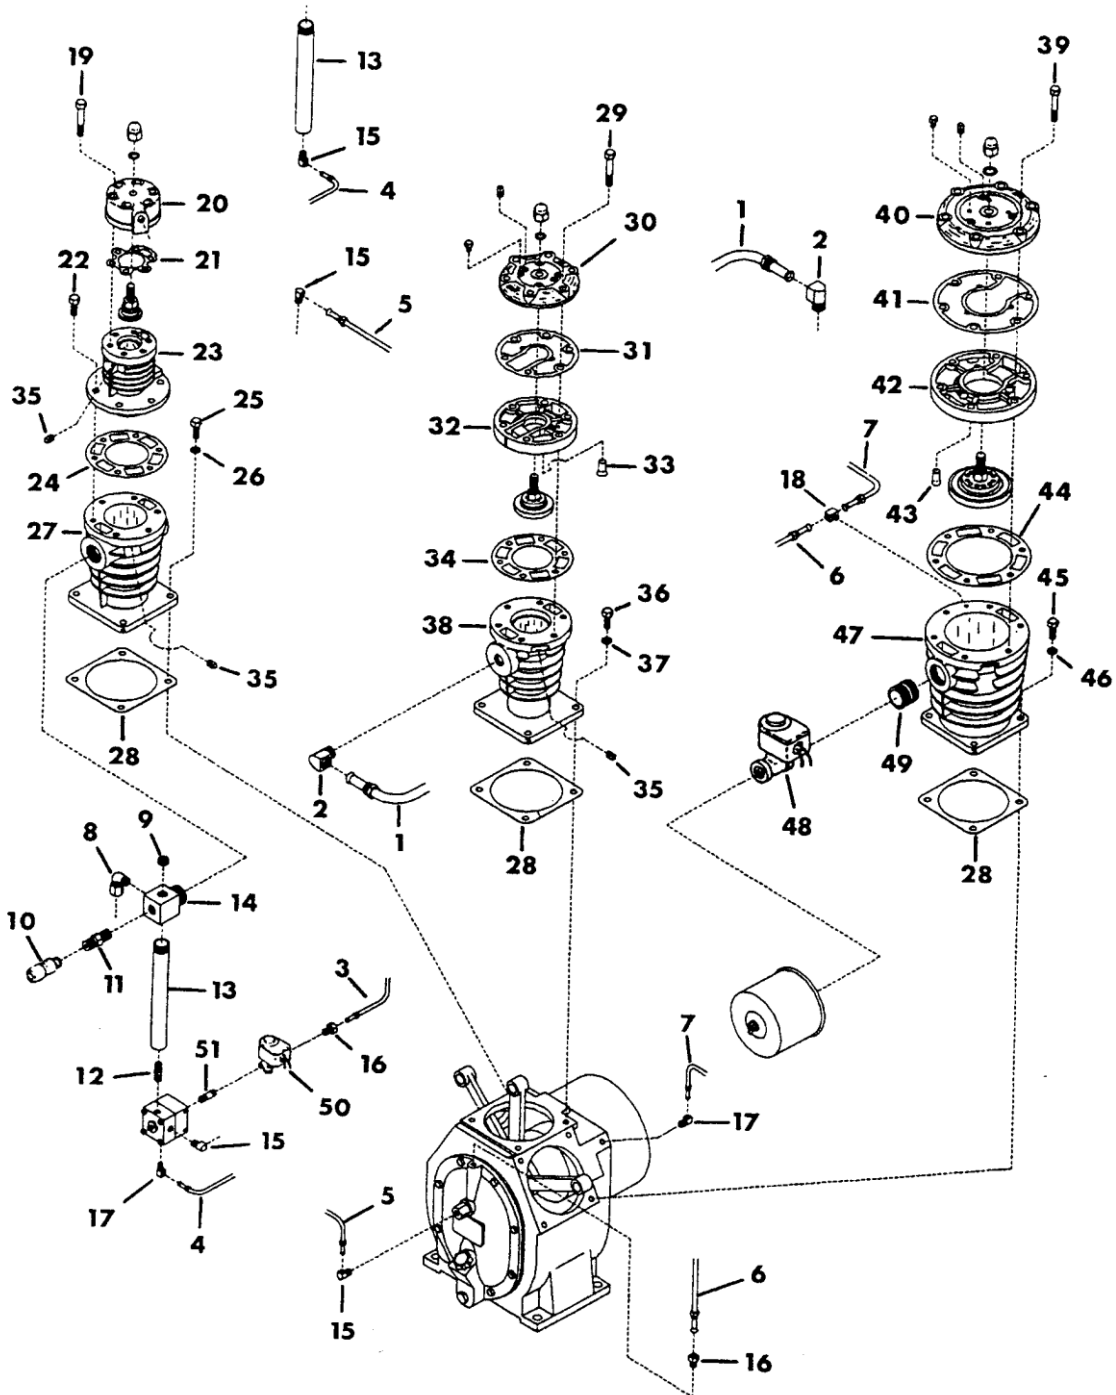

2. BARE COMPRESSOR - MODEL 15T2

All manufacturer's names, numbers, photos, product description and/or part numbers are used for reference purposes only & it is not implied that any part listed is the product of these manufacturers. Since Approvement are made from time to time, the illustration and specifications are subject to change without notice.