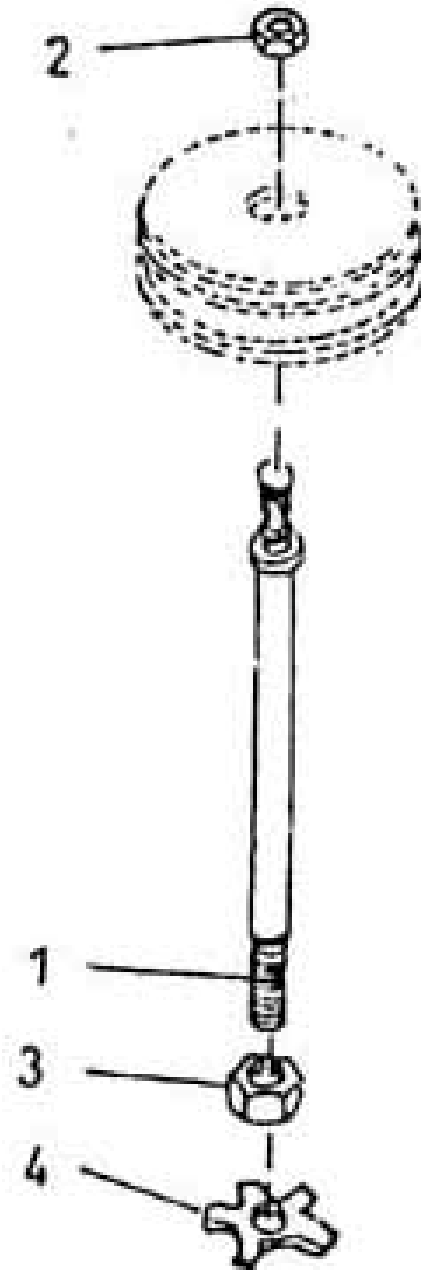

## 19. ASSEMBLY ROD PISTON - MODEL 8 x 5 LUB

All manufacturer's names, numbers, photos, product description and/or part numbers are used for reference purposes only & it is not implied that any part listed is the product of these manufacturers. Since Approvement are made from time to time, the illustration and specifications are subject to change without notice.

## 19. ASSEMBLY ROD PISTON - MODEL 8 x 5 LUB

No.	Description	Ref Part No.	QTY
–	Assembly Rod Piston	37013422	–
1	– Rod Piston	37764461	1
2	– Nut Piston	37087517	1
3	– Nut Jam X-Head	30565667	1
4	– Washer Lock	31531775	1