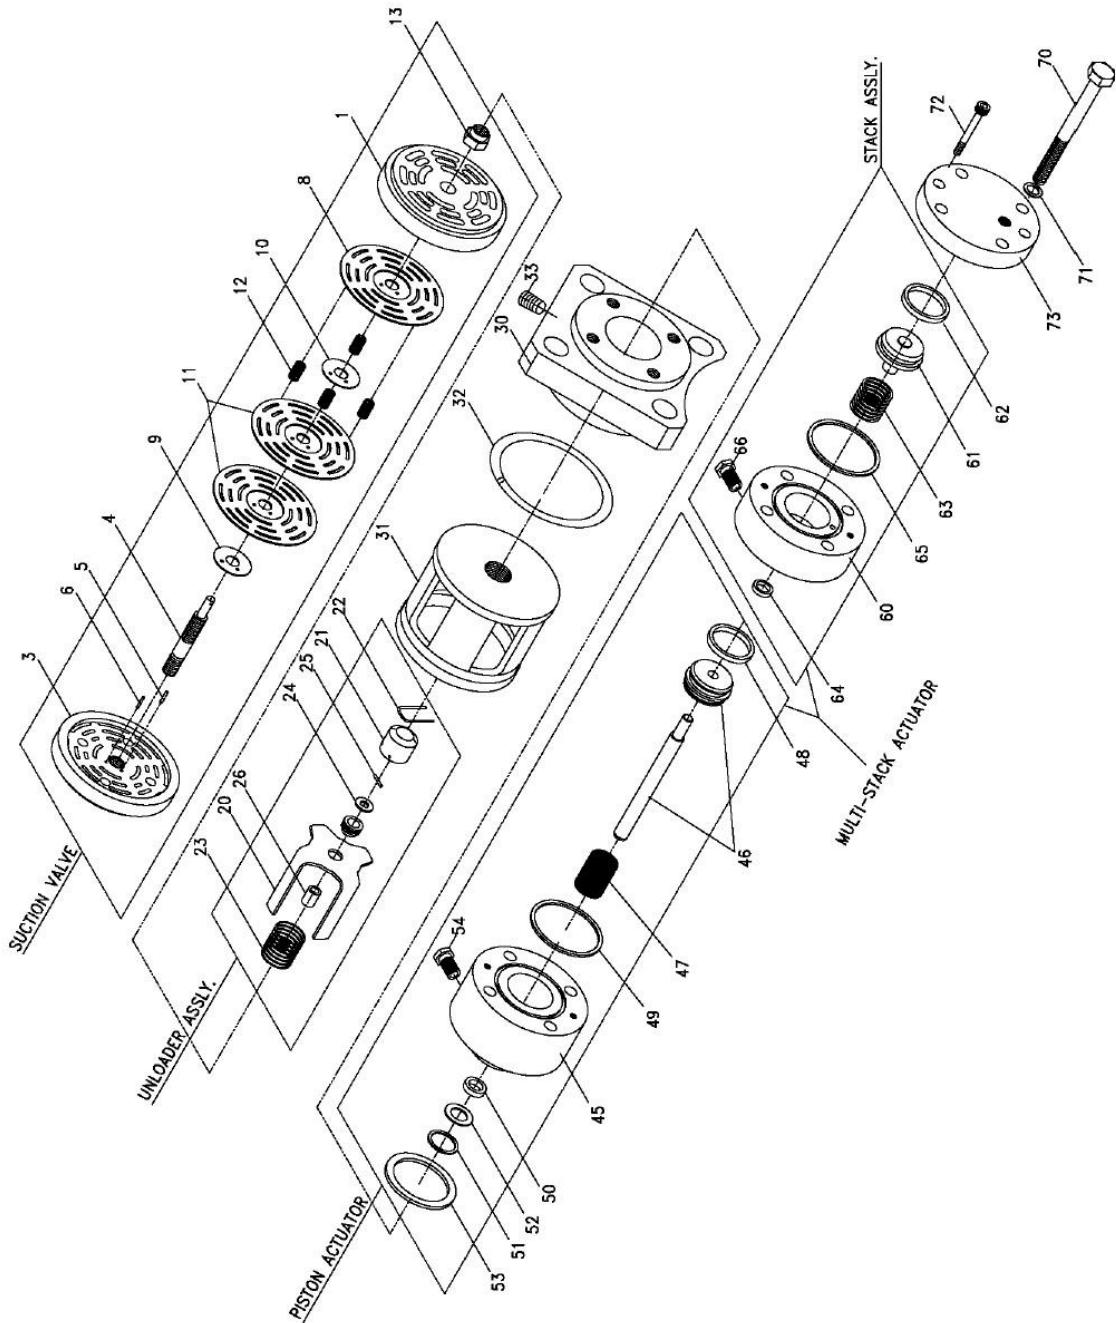

4 - INLET VALVE COMPLETE WITH UNLOADER - MODEL
- 5 x 7 ESV LUB Parts For Compressor

**4 - INLET VALVE COMPLETE WITH UNLOADER - MODEL
- 5 x 7 ESV LUB**

Sr.No	Description	Ref Part Nos	Qty
4-*	INLET VALVE WITH UNLOADER & ACTUATOR	39590468	1
4-*	. INLET VALVE WITH UNLOADER	37982873	1
4-*	.. INLET VALVE	37982907	1
4-1	... SEAT-INLET	37980414	1
4-2	... SUCTION GUARD ASSEMBLY	37980422	1
4-3	.... GUARD-SUCTION	37980430	1
4-4	.... BOLT-CENTER	37980448	1
4-5	.... PIN-LOCATING	34032805	1
4-6	.... PIN-LOCATING	34032813	1
4-7	... LOCK-BOLT	33019225	1
4-8	... PLATE-VALVE	37944550	1
4-9	... LIFTWASHER-MIDDLE	37944568	1
4-10	... LIFTWASHER-UPPER	37944568	1
4-11	... PLATE-DAMPING	34004960	2
4-12	... SPRING-CLOSING	33426883	4
4-13	... NUT-LOCK	33013889	1
4-*	.. UNLOADER ASSEMBLY	37980406	1
4-20	... UNLOADER	37980455	1
4-21	... COVER-UNLOADER	37949997	1
4-22	... WIRE-LOCKING	37949963	1
4-23	... SPRING	34034033	1
4-24	... RING-STOP	37949989	1
4-25	... PIN-LOCKING	37949971	1
4-26	... BUSHING-GUIDE	37950003	1
4-30	. COVER	37981917	1
4-31	. CAGE	37982899	1
4-32	. RING-CRUSH	37981933	1
4-*	. MULTI-STACK ACTUATOR	37982881	1
4-*	.. ACTUATOR-PISTON	37982915	1
4-45	... HOUSING	37982147	1
4-46	... PISTON ASSEMBLY	37982923	1
4-47	... SPRING	37980554	1
4-48	... SEAL	37982105	2
4-49	... O-RING	37982139	1
4-50	... SEAL	37980588	1
4-51	... WASHER	37980596	1
4-52	... RING-RETAINING	37980604	1
4-53	... GASKET	37980612	1
4-54	... FILTER-BREATHING	37980620	1
4-*	.. STACK ASSEMBLY	37982048	1
4-60	... HOUSING	37982089	1
4-61	... PISTON	37982097	1
4-62	... SEAL	37982105	1