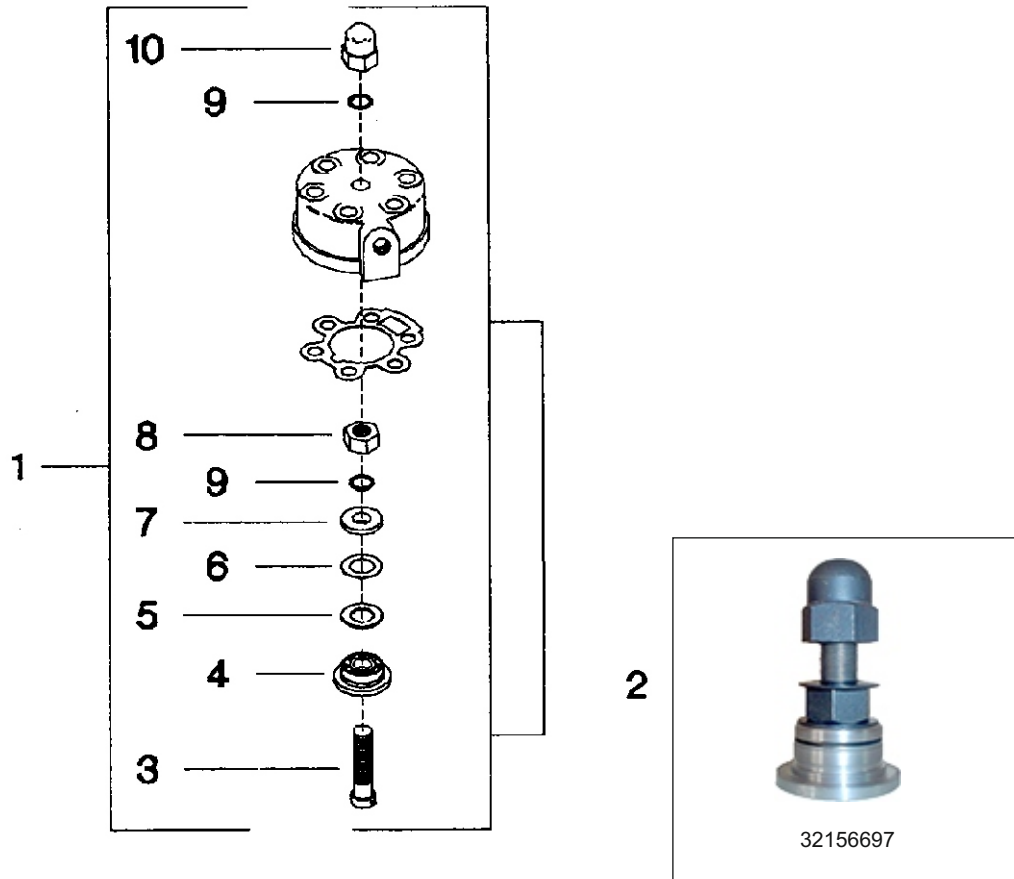

32156697 - VALVE ASSEMBLY

No.	Description	Ref Part No.	QTY
7-2	Valve, Assembly	32156697	-
7-3	- Bolt, Valve	30220941	1
7-4	- Seat, Valve Discharge	30217657	1
7-5	- Plate, Valve Discharge	30215925	1
7-6	- Spring, Valve Discharge	30221584	1
7-7	- Plate, Stop - Discharge	30218945	1
7-8	- Nut, Hex 5/8 - 18	95076808	1
7-9	- Washer, Belleville - 5/8	39092913	2
7-10	- Nut, Acorn - 5/8 -18	30287643	1