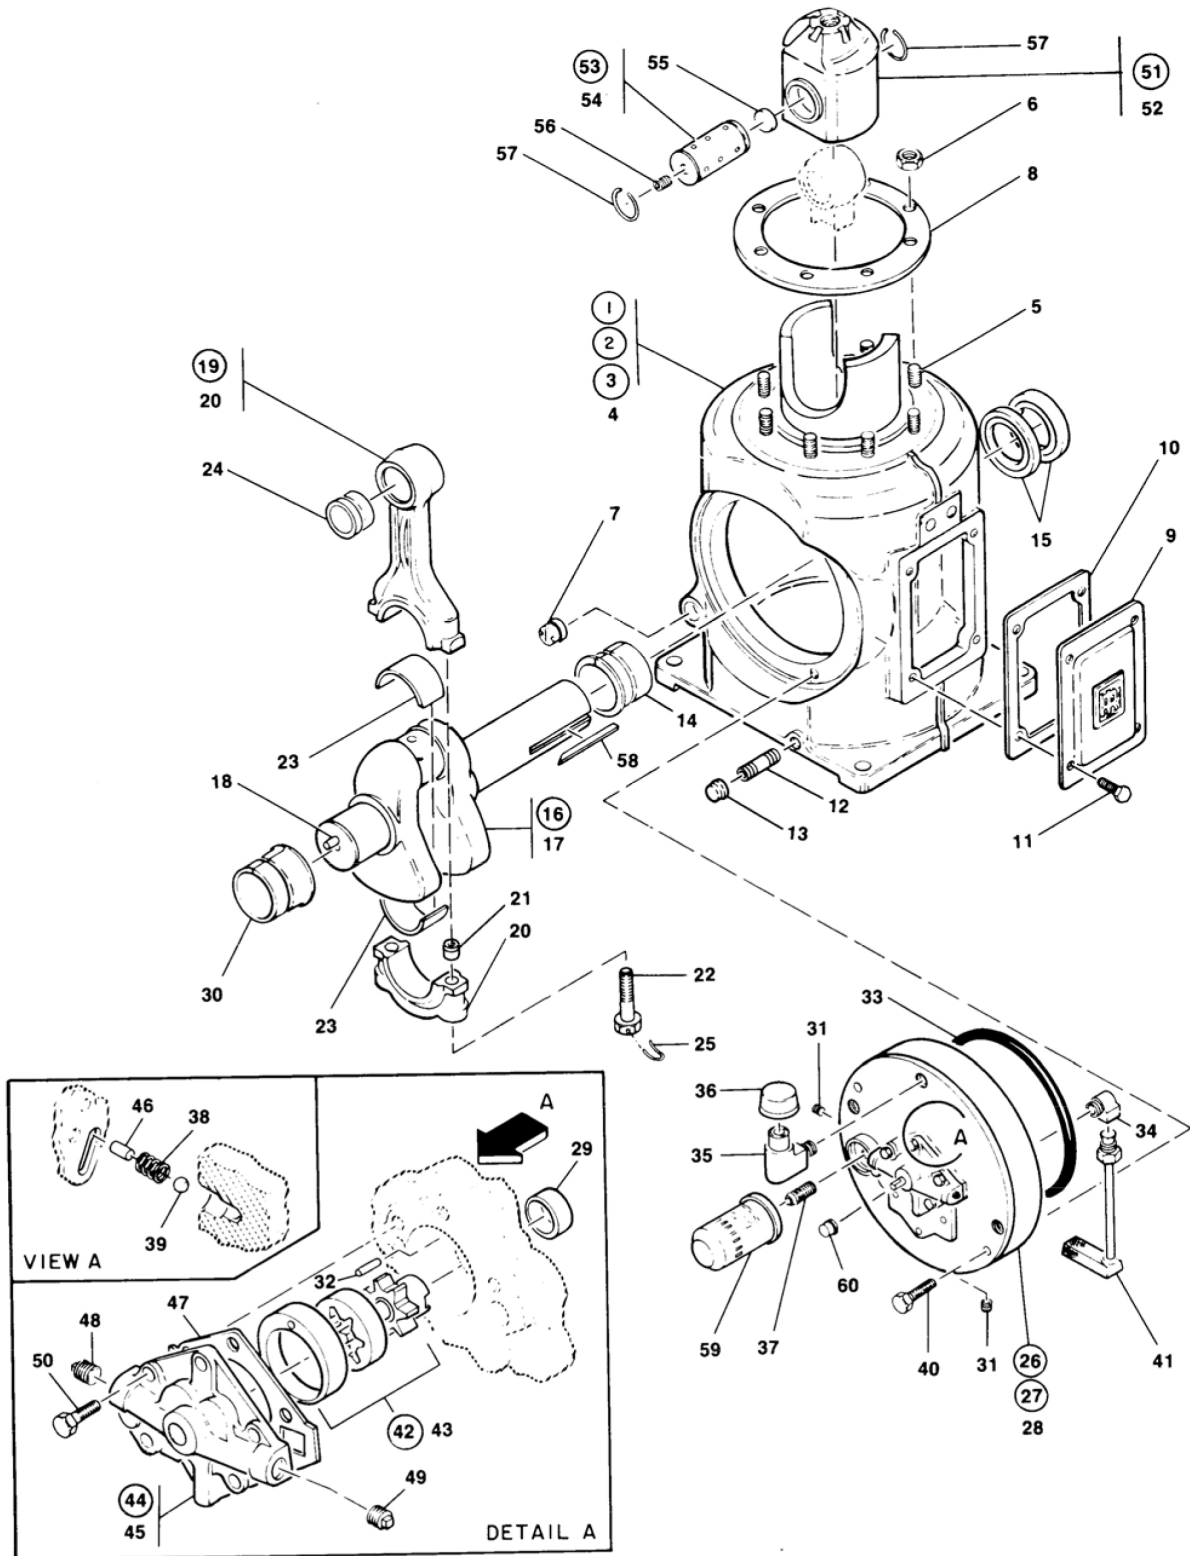

1 - ASSEMBLY FRAME - MODEL - 4 x 7 ESV NL

1 - ASSEMBLY FRAME - MODEL - 4 x 7 ESV NL

Sr.No	Description	Ref Part Nos	Qty
1-1	FRAME & RUNNING GEAR ASSEMBLY	42153270	1
1-2	. FRAME COMPLETE	42118364	1
1-3	. . FRAME ASSEMBLY	---	1
1-4	. . . FRAME	30556385	1
1-5	. . . STUD	95093662	8
1-6	. . . NUT	95077822	8
1-7	. . . GAUGE-OIL LEVEL	39137245	1
1-8	. . . GASKET-FRAME	39550215	1
1-9	. . COVER-FRAME	39566864	1
1-10	. . GASKET-COVER	30562243	1
1-11	. . CAPSCREW	95104147	4
1-12	. . NIPPLE	95097424	1
1-13	. . CAP-PIPE	97070213	1
1-14	. . BUSHING-MAIN BEARING	30557565	1
1-15	. . SEAL	37794377	2
1-16	. CRANKSHAFT ASSEMBLY	37224102	1
1-17	. . CRANKSHAFT	30559652	1
1-18	. . DOWEL-PUMP DRIVE	70408240	1
1-19	. ROD-CONNECTING & CAP COMPLETE	37189628	1
1-20	. . ROD-CONNECTING	42156448	1
1-21	. . . BUSHING-ALIGNMENT	37189693	2
1-22	. . . BOLT-CONNECTING ROD	95493862	2
1-23	. . BUSHING-CRANKPIN	30557540	1
1-24	. . BUSHING-CROSSHEAD PIN	30557532	1
1-25	. . LOCKWIRE-INCHES OF	37605177	16
1-26	. HOUSING-MAIN BEARING COMPLETE	42319640	1
1-27	. . HOUSING-MAIN BEARING ASSEMBLY	42168690	1
1-28	. . .HOUSING-MAIN BEARING	30564546	1
1-29	. . .BUSHING-OIL PUMP	30557664	1
1-30	. . BUSHING-MAIN BEARING	30557565	1
1-31	. . PIPEPLUG	95101705	2