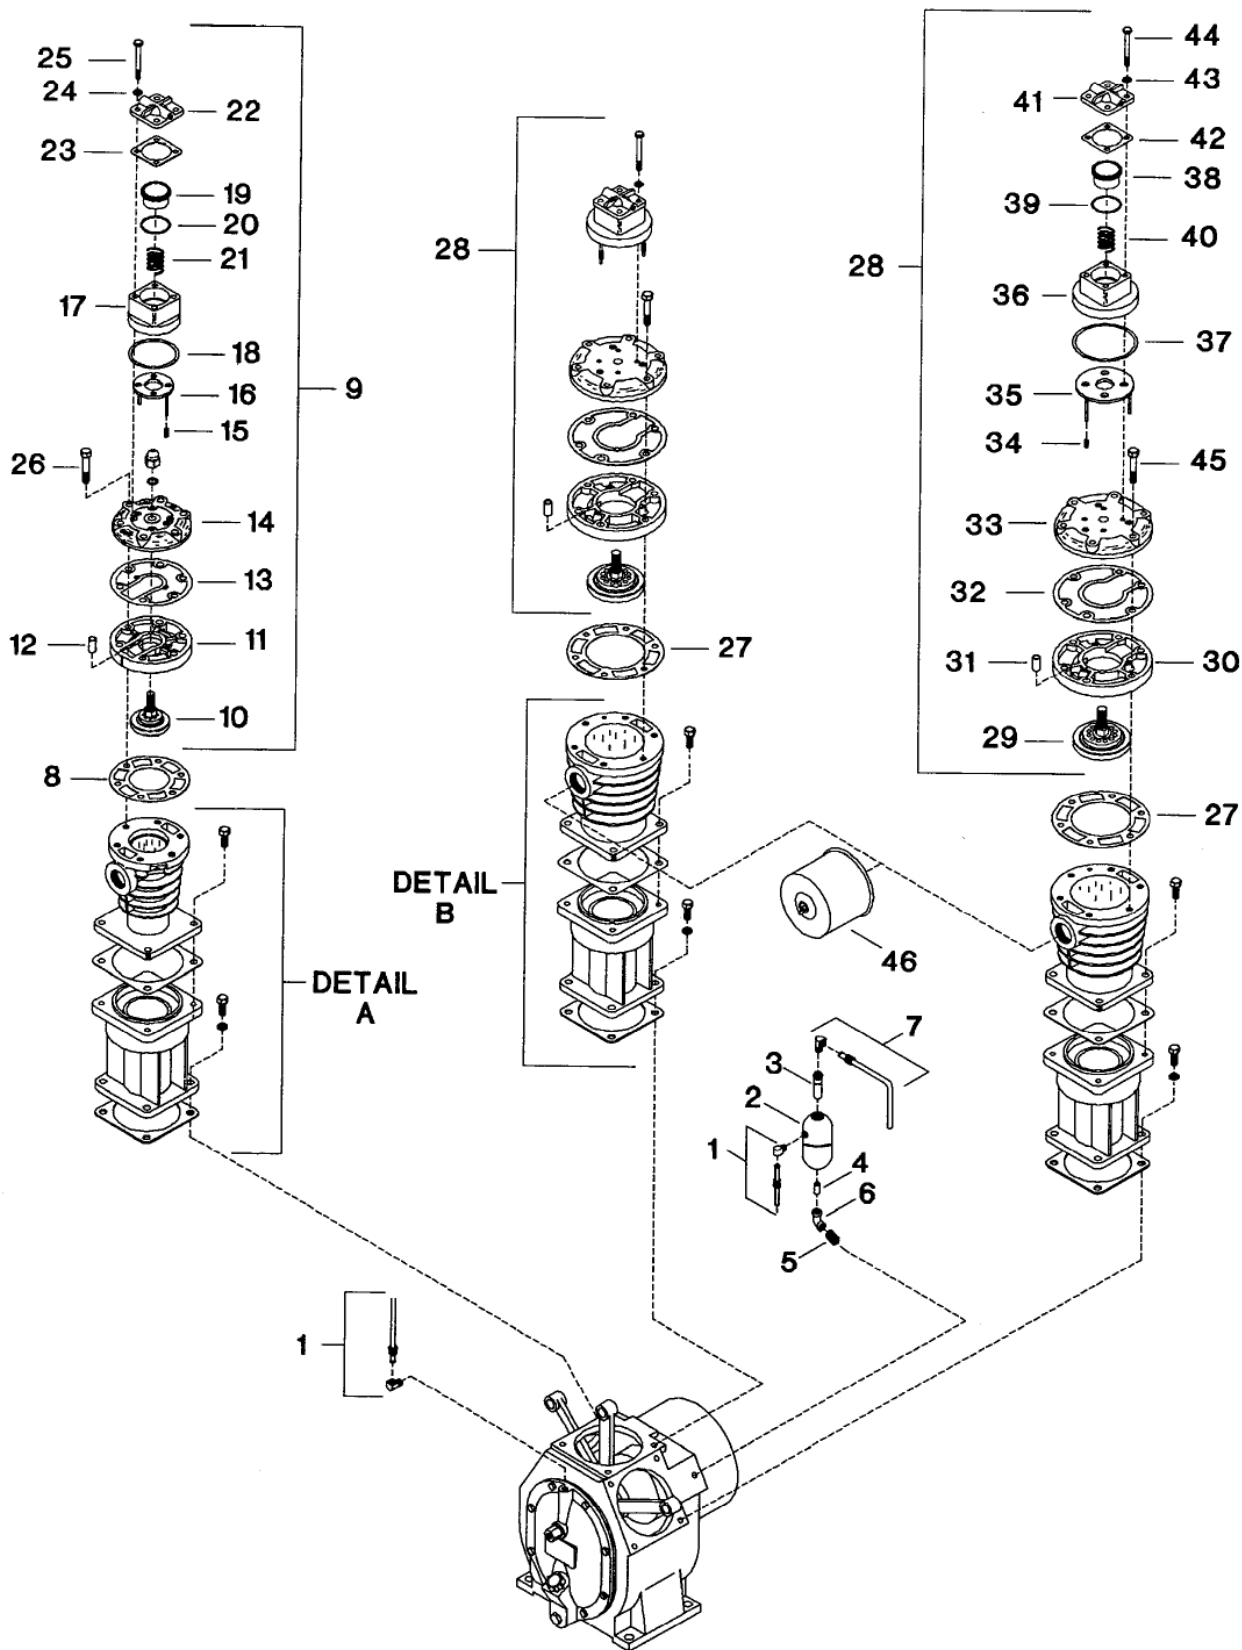

2. BARE COMPRESSOR - MODEL 10T3NLM

All manufacturer's names, numbers, photos, product description and/or part numbers are used for reference purposes only & it is not implied that any part listed is the product of these manufacturers. Since Approvement are made from time to time, the illustration and specifications are subject to change without notice.