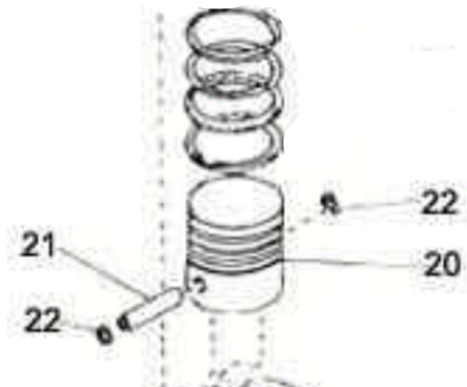

32054389 - PISTON / PIN ASSEMBLY 5"

No.	Description	Ref Part No.	QTY
1-20	Piston/Pin Assembly 5 Inch	32054389	-
1-21	- Pin - Piston	30297022	1
1-22	- Ring - Lock	30287791	2