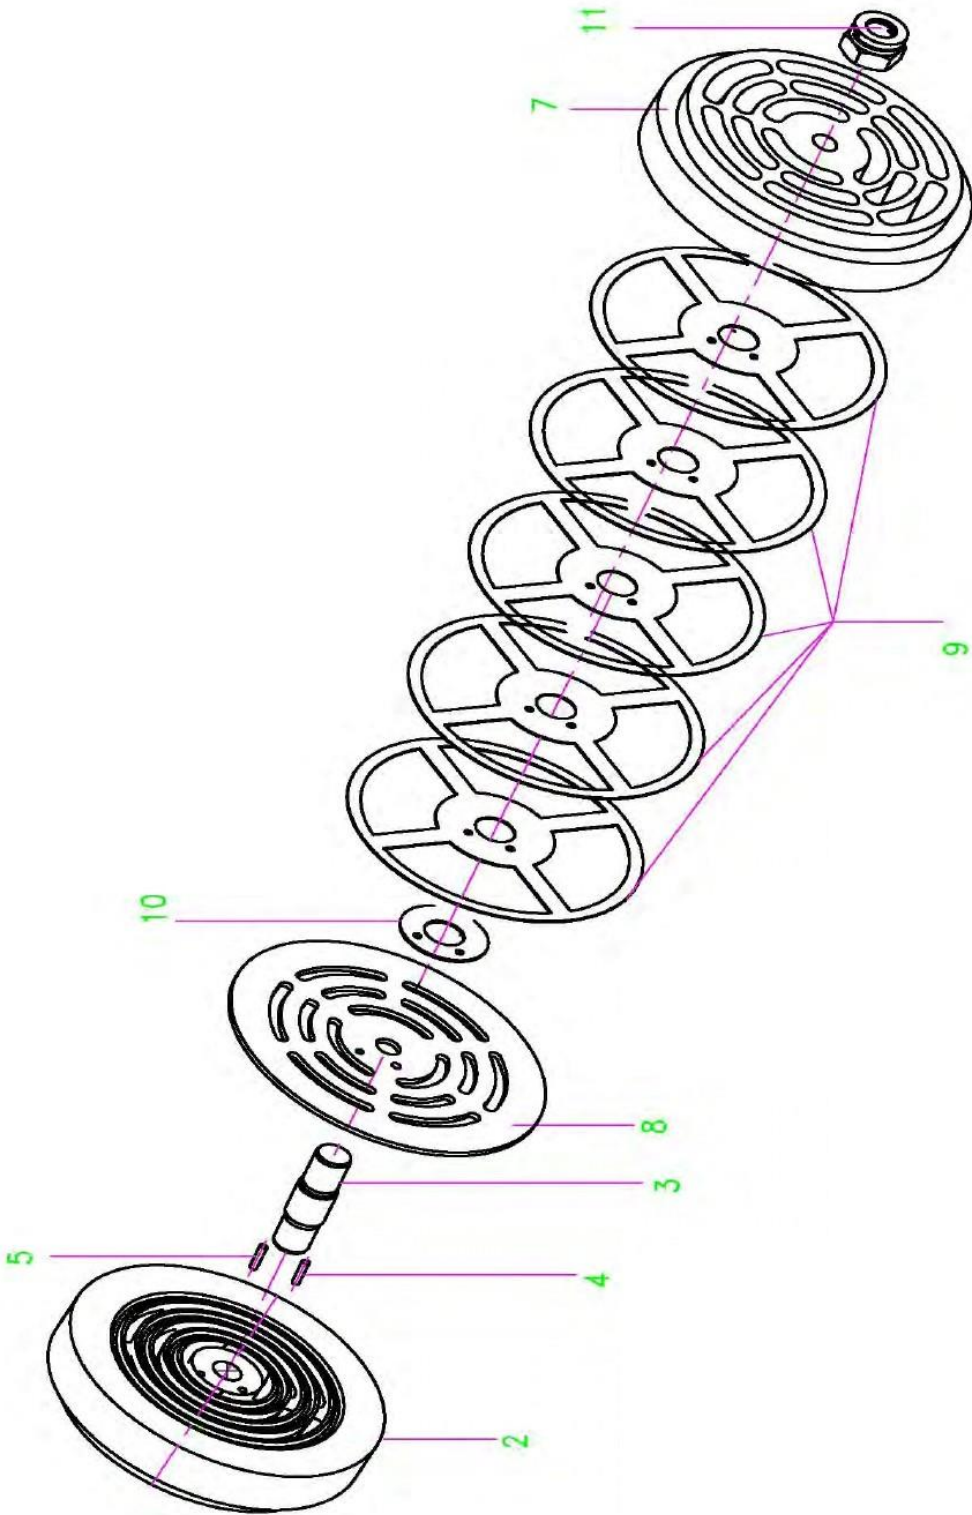

8 - VALVE DISCHARGE - MODEL - 5 & 4 x 7 PHE7
NL

8 - VALVE DISCHARGE - MODEL - 5 & 4 x 7 PHE7 NL

Sr.No	Description	Ref Part Nos	Qty
–	. VALVE DISCHARGE	39590690	2
–	. . ASSEMBLY DISCHARGE SEAT	37982238	1
8-2	. . . SEAT DISCHARGE	37982246	1
8-3	. . . BOLT CENTER	39199765	1
8-4	. . . PIN LOCATING	49962079	1
8-5	. . . PIN LOCATING	34032813	1
–	. . . BOLT LOCK	34039453	1
8-7	. . GUARD DISCHARGE	37982261	1
8-8	. . PLATE VALVE	37982279	1
8-9	. . PLATE SPRING	37982287	5
8-10	. . WASHER LIFT	37982295	1
8-11	. . NUT LOCK	33982141	1