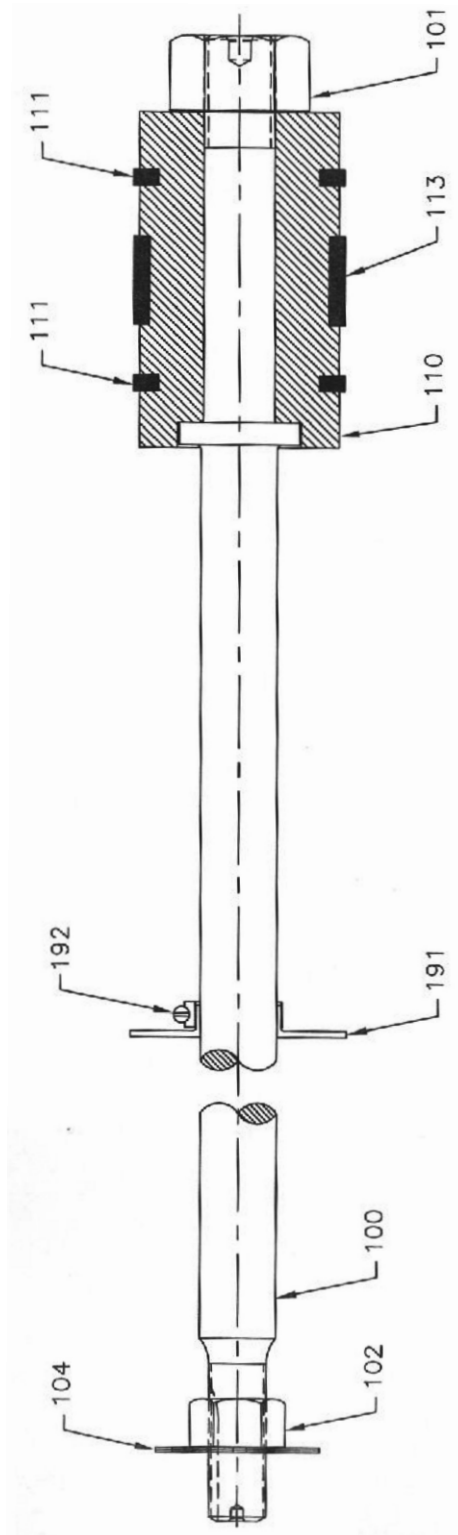

16.9 ASSEMBLY ROD PISTON

All manufacturer's names, numbers, photos, product description and/or part numbers are used for reference purposes only & it is not implied that any part listed is the product of these manufacturers. Since Approvement are made from time to time, the illustration and specifications are subject to change without notice.

16.9 ASSEMBLY ROD PISTON

No.	Description	Ref Part No.	QTY
	– ASSEMBLY ROD PISTON 4 X 5 ESH / ESV NL	70269444	1
100	– – ROD PISTON EN-9	94415502	1
101	– – NUT PISTON	34578799	1
102	– – NUT JAM XHD 5 INCH STROKE	30565667	1
104	– – WASHER LOCK 5 STKAP	31531775	1