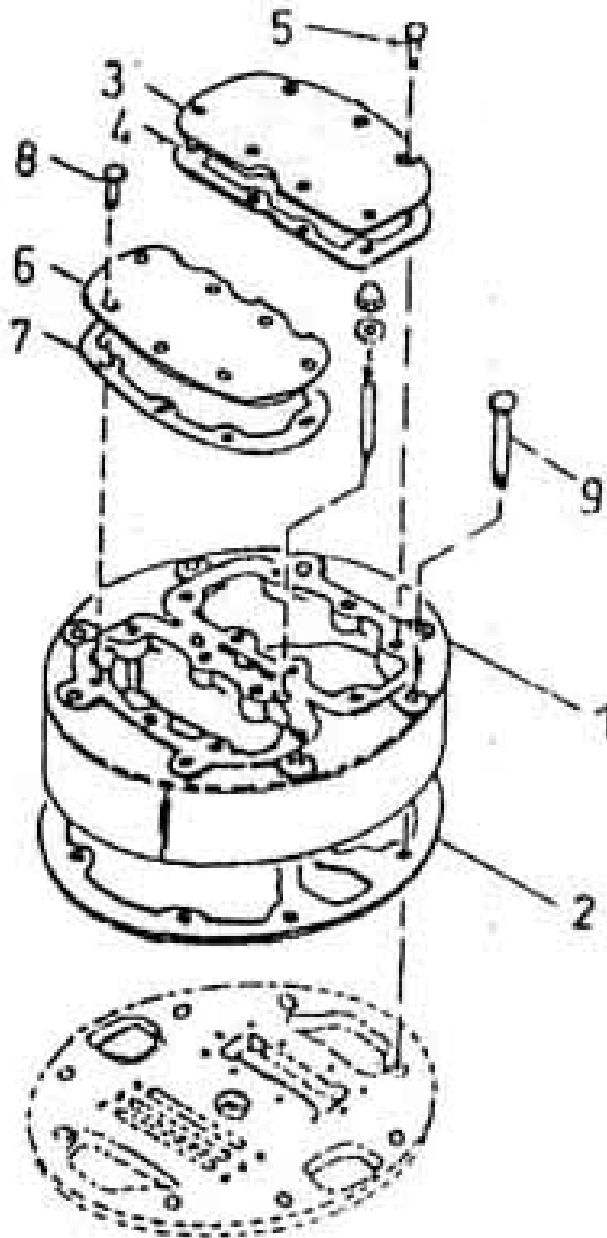

17. ASSEMBLY HEAD OUTER - MODEL 7 x 5 LUB

All manufacturer's names, numbers, photos, product description and/or part numbers are used for reference purposes only & it is not implied that any part listed is the product of these manufacturers. Since Approvement are made from time to time, the illustration and specifications are subject to change without notice.

17. ASSEMBLY HEAD OUTER - MODEL 7 x 5 LUB

| No. | Description | Ref Part No. | QTY |
|-----|--------------------------------|--------------|-----|
| – | Assembly Head Outer | 70402706 | – |
| 1 | – Head Outer | 37085958 | 1 |
| 2 | – Gasket Head Outer | 39542121 | 1 |
| 3 | – Cover Inlet Valve | 37087822 | 1 |
| 4 | – Gasket Cover Valve | 39486055 | 1 |
| 5 | – Screw Cap Hex Head 3/8" Dia. | 95103743 | 5 |
| 6 | – Cover Discharge Valve | 37087830 | 1 |
| 7 | – Gasket Cover Discharge Valve | 39550017 | 1 |
| 8 | – Screw Cap Hex 1/2" Dia. | 95104147 | 7 |
| 9 | – Screw Cap Outer Head | 37795200 | 8 |