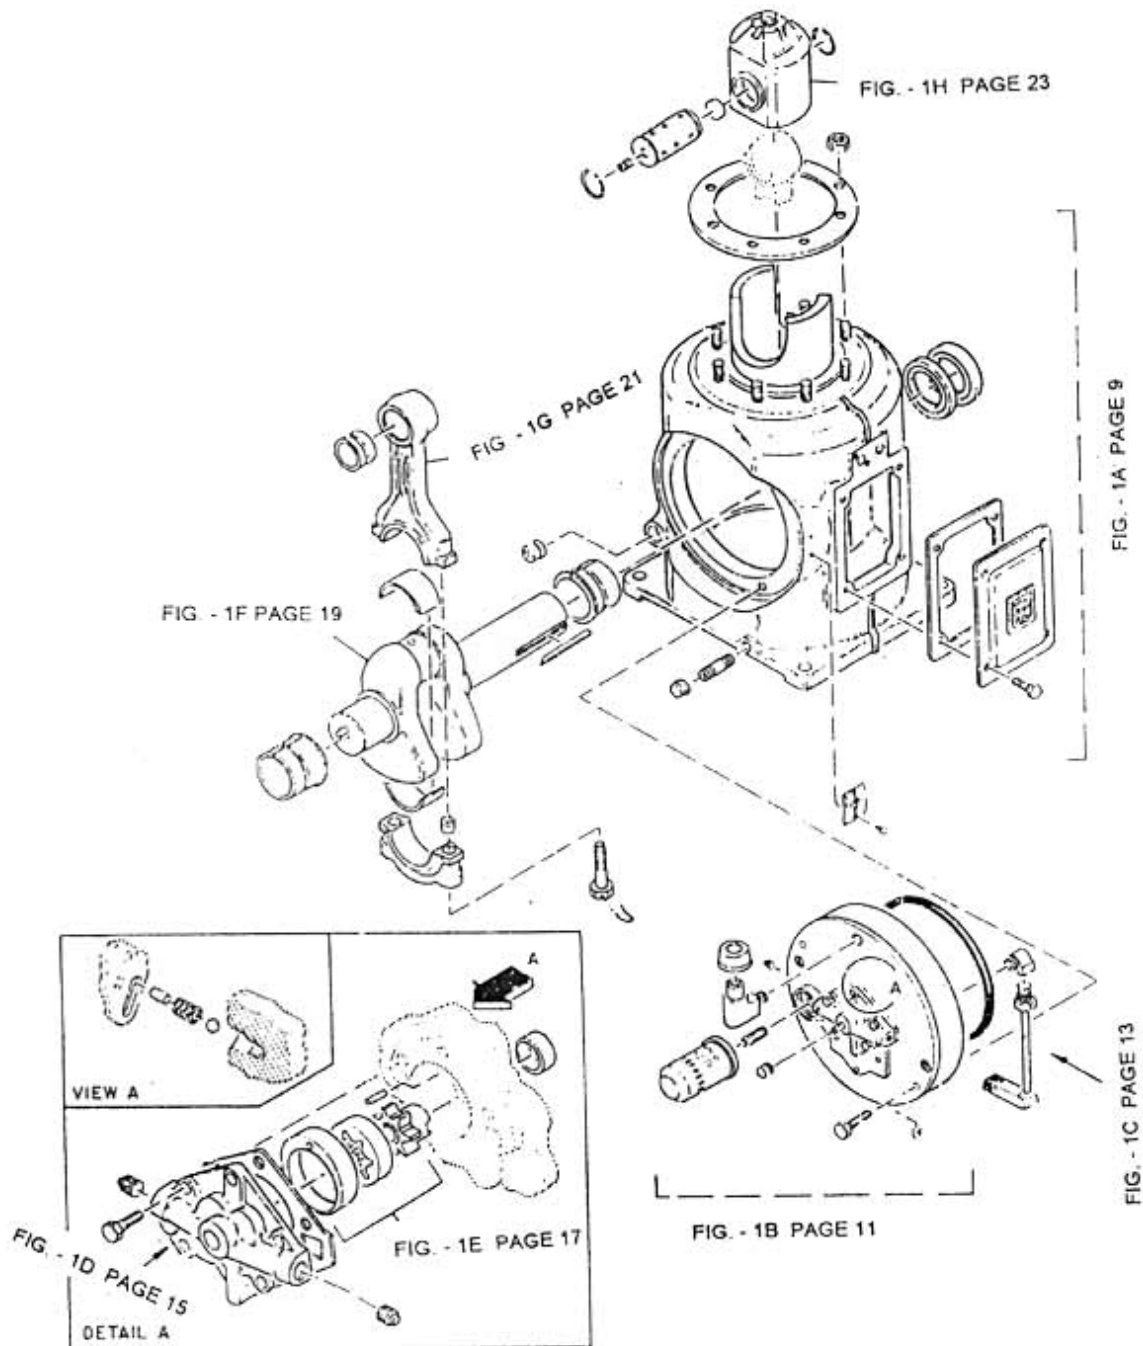

2. ASSEMBLY FRAME & GEAR - MODEL 7 x 5 NL

All manufacturer's names, numbers, photos, product description and/or part numbers are used for reference purposes only & it is not implied that any part listed is the product of these manufacturers. Since Approvement are made from time to time, the illustration and specifications are subject to change without notice.

2. ASSEMBLY FRAME & GEAR - MODEL 7 x 5 NL

No.	Description	Ref Part No.	QTY
1A	Assembly Frame Complete	70315403	1
1B	Assembly Housing Main Bearing	70315395	1
1C	Assembly Suction Pipe For Oil	30567077	1
1D	Assembly Oil Pump Cover	31165376	1
1E	Assembly Oil Pump	70402755	1
1F	Assembly Crank Shaft	37087251	1
1G	Assembly Rod Connecting	37189586	1
1H	Assembly Cross Head	70324306	1