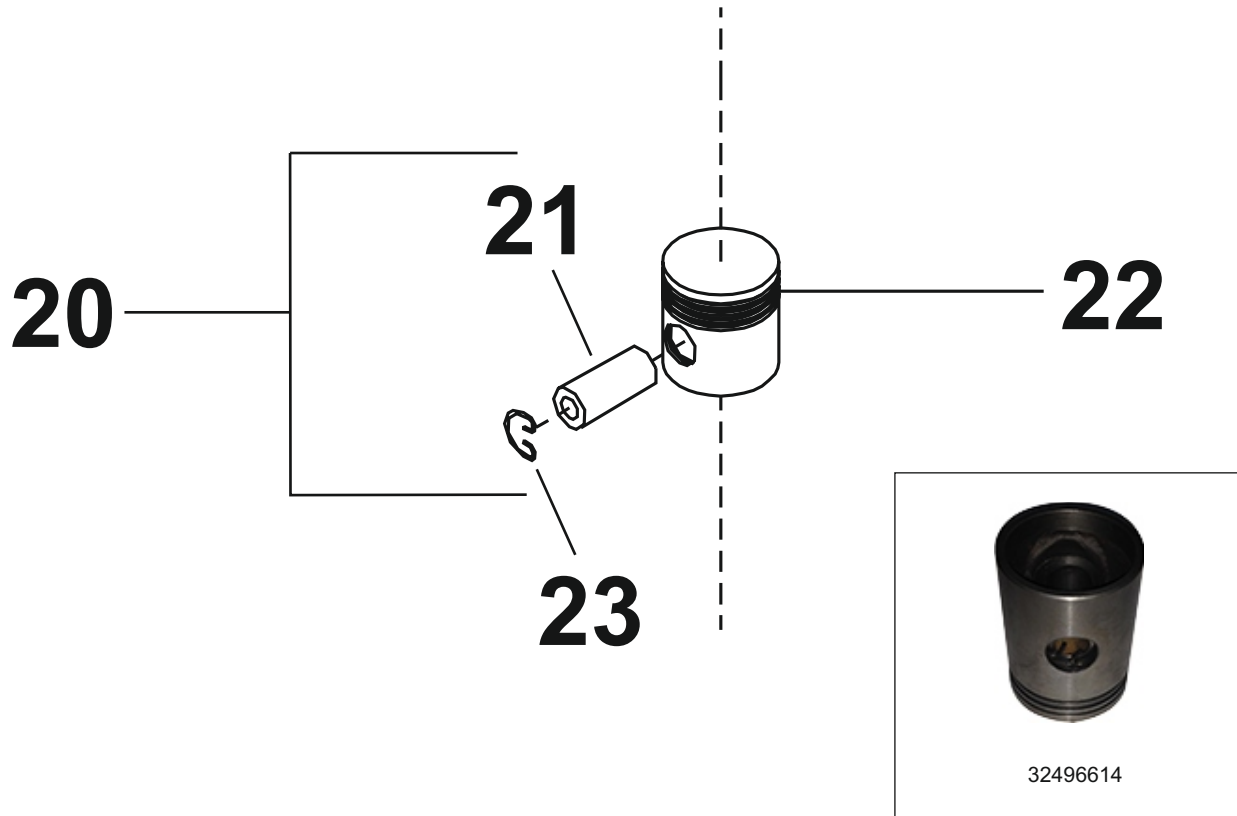

32496614 - COMPLETE PISTON / PIN HP

No.	Description	Ref Part No.	QTY
2-20	Complete Piston/Pin High Pressure	32496614	-
2-21	- Pin, Piston	32182818	1
2-22	- Piston - 2-3/4"	NSS	1
2-23	- Ring/Lock	30287791	2