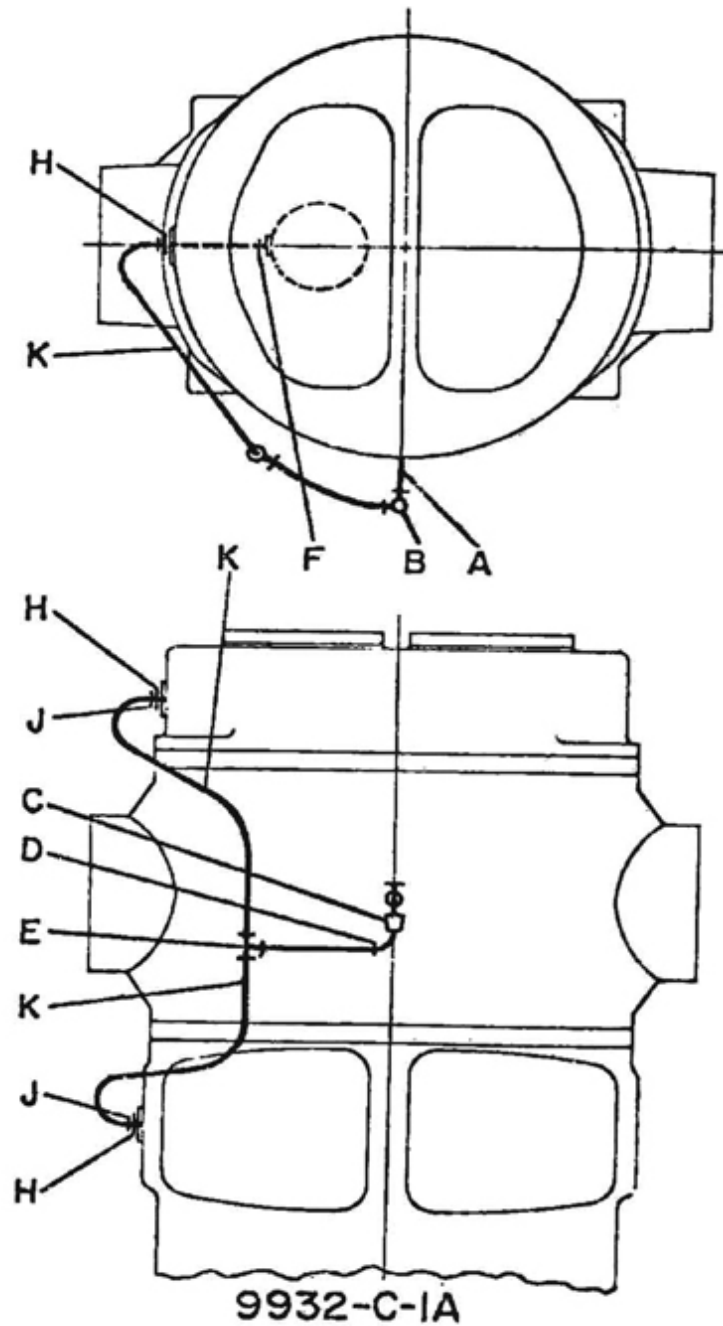

8. PIPING - PORTPLATE FAU - MODEL 8 x 7 LUB

All manufacturer's names, numbers, photos, product description and/or part numbers are used for reference purposes only & it is not implied that any part listed is the product of these manufacturers. Since Approvement are made from time to time, the illustration and specifications are subject to change without notice.

8. PIPING - PORTPLATE FAU - MODEL 8 x 7 LUB

No.	Description	Ref Part No.	QTY
A	Stud-Aux	2-6545B1	1
B	Tee-Reducing	74A7M8	1
C	Bushing Reducing	23A7M5	1
D	Elbow	75A10B10	1
E	Tee	82A10B3	1
F	Connector	71A10B7	2
-	Nut-Tube	70A10S4	6
H	Fitting-Tank (W138332)	SL68F-5C	2
J	Bushing-Reducing	23A7M4	2
K	Tubing (X1665T1X6C)	1008CA	5FT
-	Assembly Dwg-ESH	9932-C-1	-
-	Assembly Dwg-ESV	9932-C-1A	-