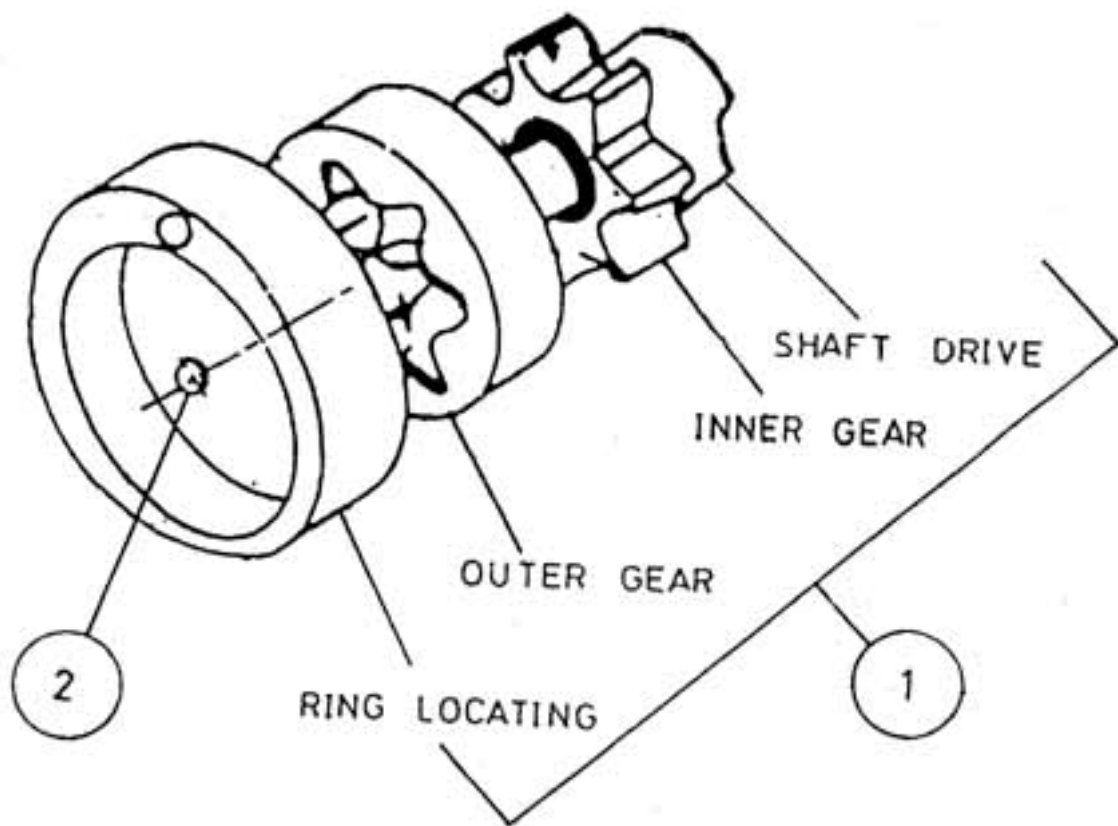

7. ASSEMBLY OIL PUMP - MODEL 9 x 7 NL

7. ASSEMBLY OIL PUMP - MODEL 9 x 7 NL

No.	Description	Ref Part No.	QTY
1	Assembly Oil Pump	30427140	1
2	Cover Shaft	30253892	1