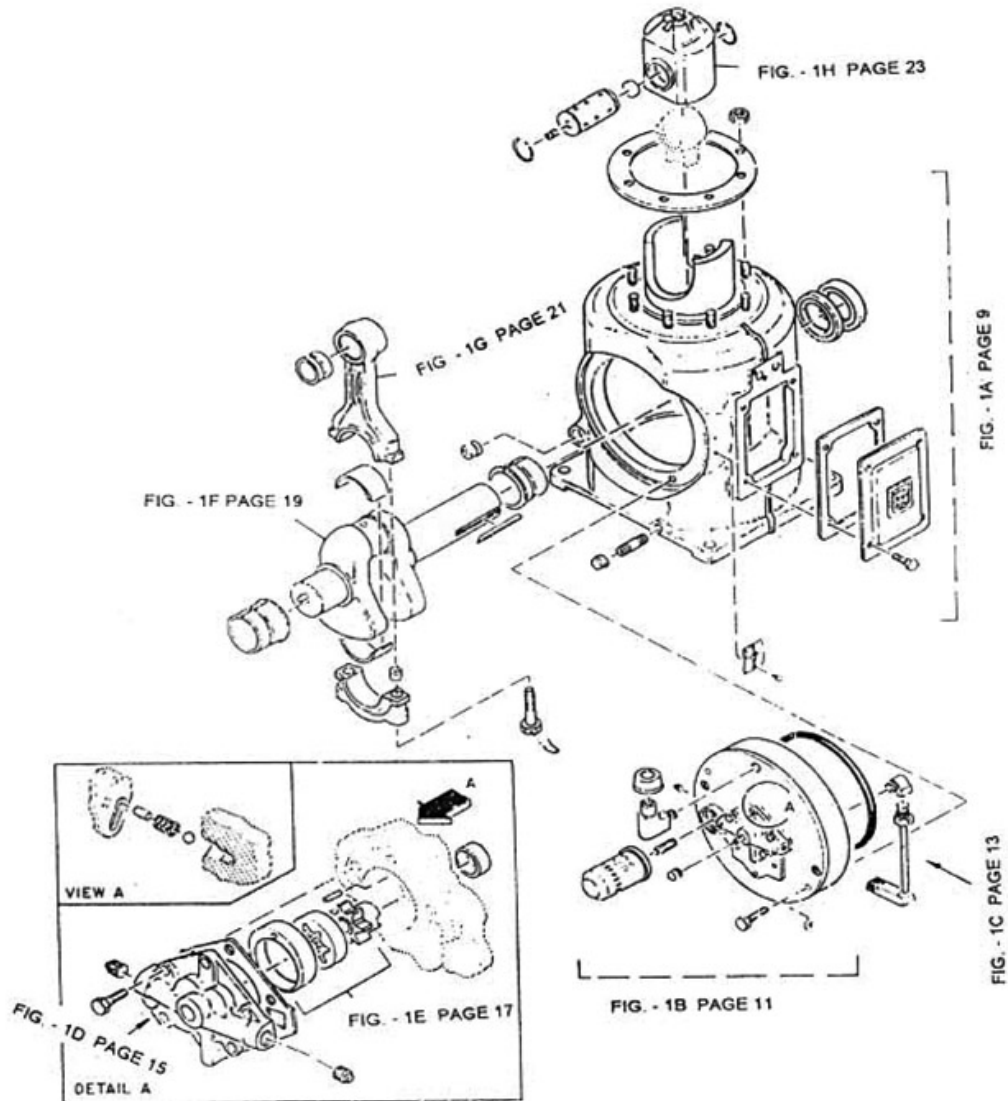

## 2. ASSEMBLY FRAME & GEAR - MODEL 8 x 7 NL

All manufacturer's names, numbers, photos, product description and/or part numbers are used for reference purposes only & it is not implied that any part listed is the product of these manufacturers. Since Approvement are made from time to time, the illustration and specifications are subject to change without notice.

## 2. ASSEMBLY FRAME & GEAR - MODEL 8 x 7 NL

No.	Description	Ref Part No.	QTY
1A	Assembly Frame Complete	37091261	1
1B	Assembly Housing Main Bearing	70396353	1
1C	Assembly Suction Pipe For Oil	30384440	1
1D	Assembly Oil Pump Cover	31165376	1
1E	Assembly Oil Pump	70264338	1
1F	Assembly Crank Shaft	30751150	1
1G	Assembly Rod Connecting	37189628	1
1H	Assembly Cross Head	37046414	1