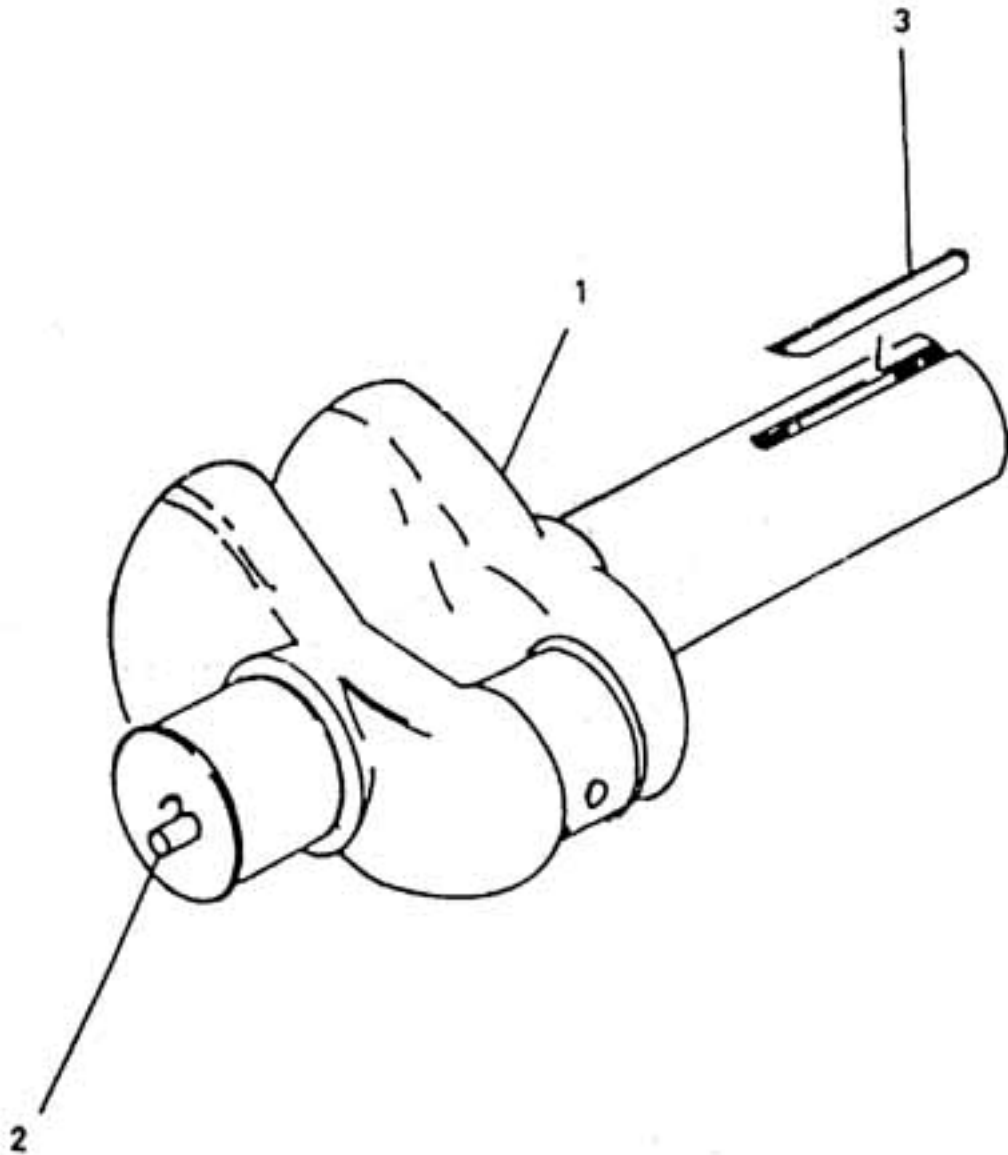

8. ASSEMBLY CRANKSHAFT - MODEL 9 x 7 NL

All manufacturer's names, numbers, photos, product description and/or part numbers are used for reference purposes only & it is not implied that any part listed is the product of these manufacturers. Since Approvement are made from time to time, the illustration and specifications are subject to change without notice.

8. ASSEMBLY CRANKSHAFT - MODEL 9 x 7 NL

No.	Description	Ref Part No.	QTY
1	Crank Shaft	30559652	1
2	Pin Dowel Crank Shaft	70408240	1
3	Key 7/8" X 4 -1/2"	95545679	1