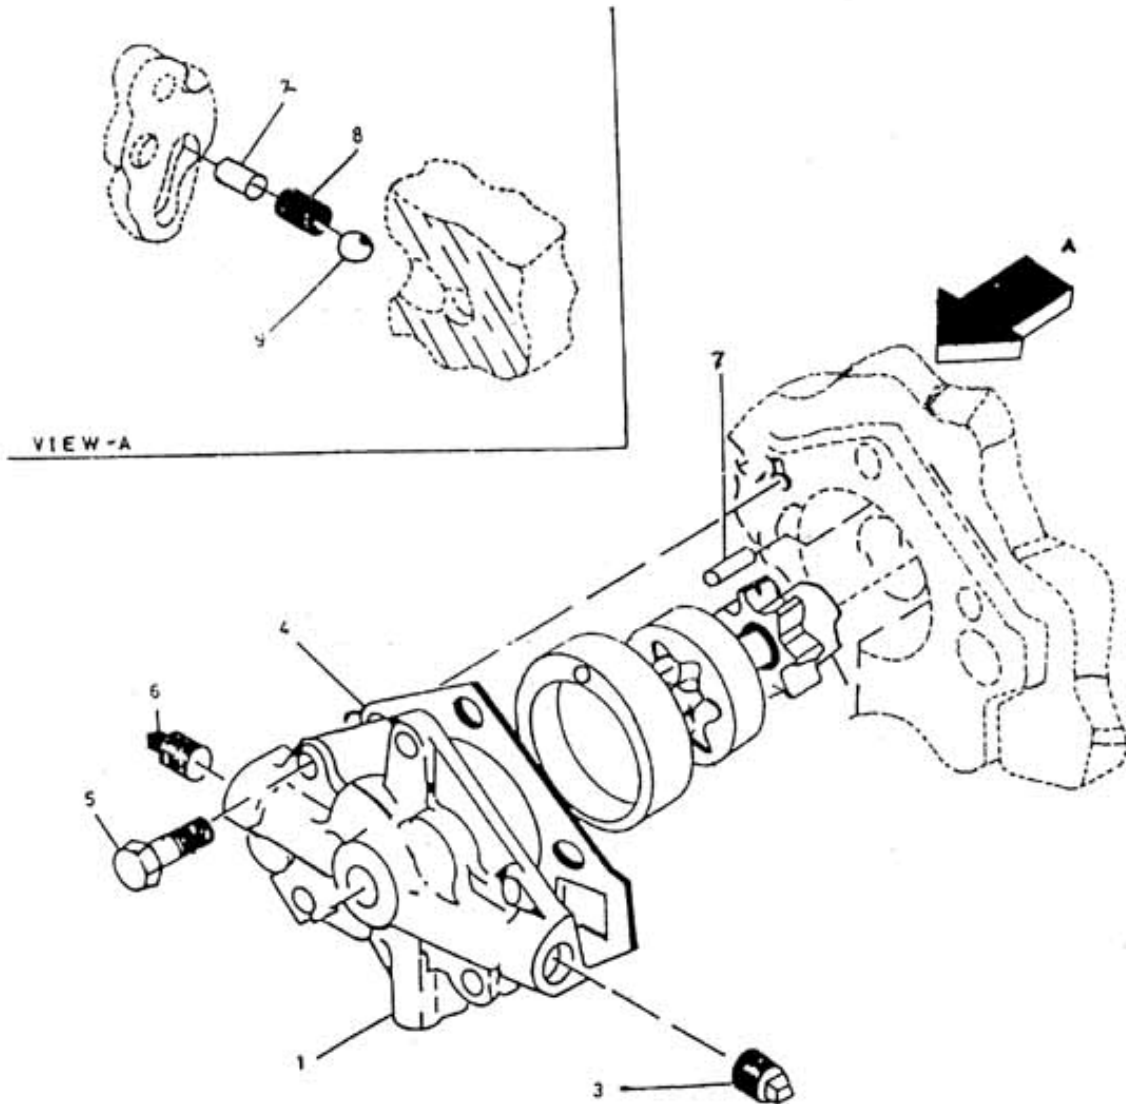

## 6. ASSEMBLY OIL PUMP COVER - MODEL 7 x 5 NL

All manufacturer's names, numbers, photos, product description and/or part numbers are used for reference purposes only & it is not implied that any part listed is the product of these manufacturers. Since Approvement are made from time to time, the illustration and specifications are subject to change without notice.

## 6. ASSEMBLY OIL PUMP COVER - MODEL 7 x 5 NL

No.	Description	Ref Part No.	QTY
1	Cover Oil Pump With Bush	39863683	1
7	Dowel Pin - Oil Pump 1/4" X 1"	95033825	1
3	Plug Pipe Sq. Hd 1/2"	95033619	1
4	Gasket Cover Oil Pump	30205280	1
5	Bolt Hex Head 7/16" X 1"	95104006	5
6	Plug Counter Shunk 3/8"	95101705	1
2	Pin Roll 5/16" X 1"	95098653	1
8	Spring Valve Relief	30508741IM	1
9	Ball Relief Valve 1/2"	95226627	1