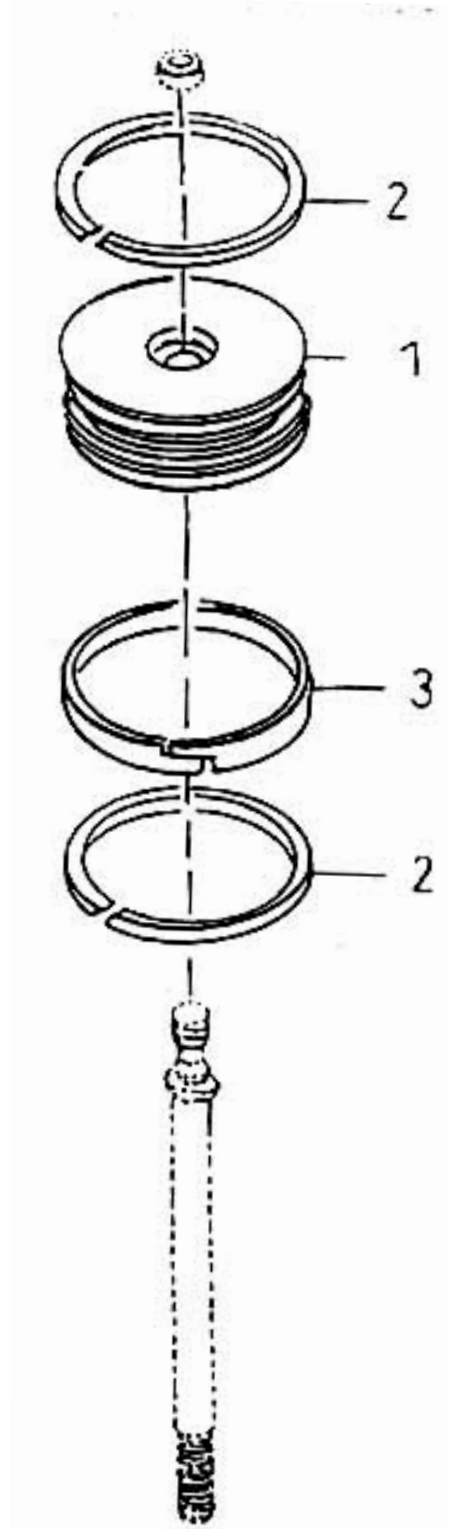

## 18. ASSEMBLY PISTON - MODEL 8 x 7 NL

All manufacturer's names, numbers, photos, product description and/or part numbers are used for reference purposes only & it is not implied that any part listed is the product of these manufacturers. Since Approvement are made from time to time, the illustration and specifications are subject to change without notice.

## 18. ASSEMBLY PISTON - MODEL 8 x 7 NL

No.	Description	Ref Part No.	QTY
–	Assembly Piston	70223193	–
1	– Piston Complete	70404157	1
2	– Ring Piston	95107710	2
3	– Ring Wearing	97060149	1