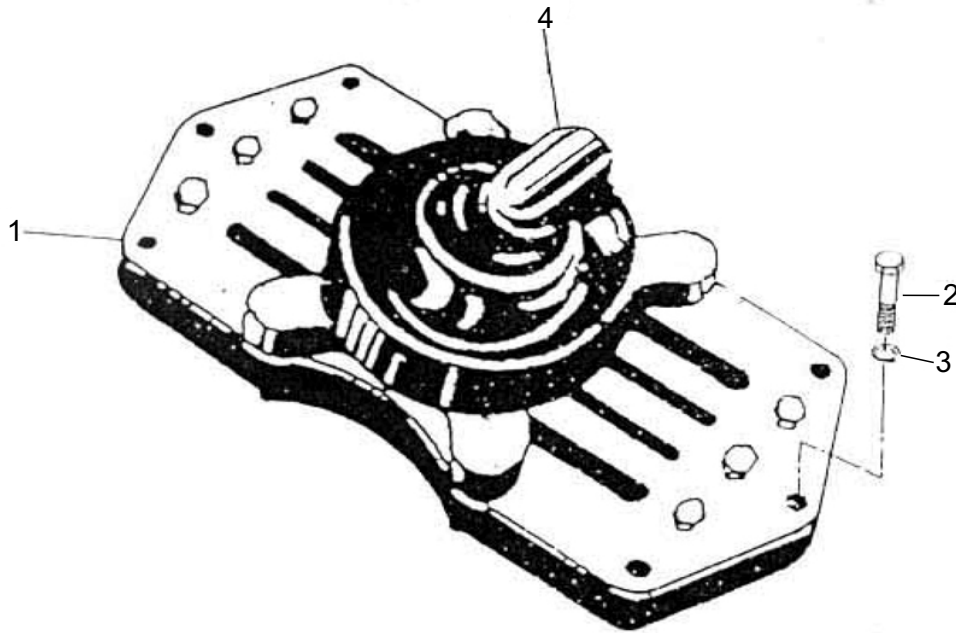

## 31201932 - ASSEMBLY VALVE INLET & UNLOADER

No.	Description	Ref Part No.	QTY
-	<b>ASSEMBLY VALVE INLET &amp; UNLOADER</b>	<b>31201932</b>	-
1	- VALVE INLET	37020278	1
2	- BOLT HEX HEAD 5/16" X 1-1/4"	95002978	6*
3	- WASHER SPRING 5/16"	95096145	6*
4	- ASSEMBLY UNLOADER	70265434	1