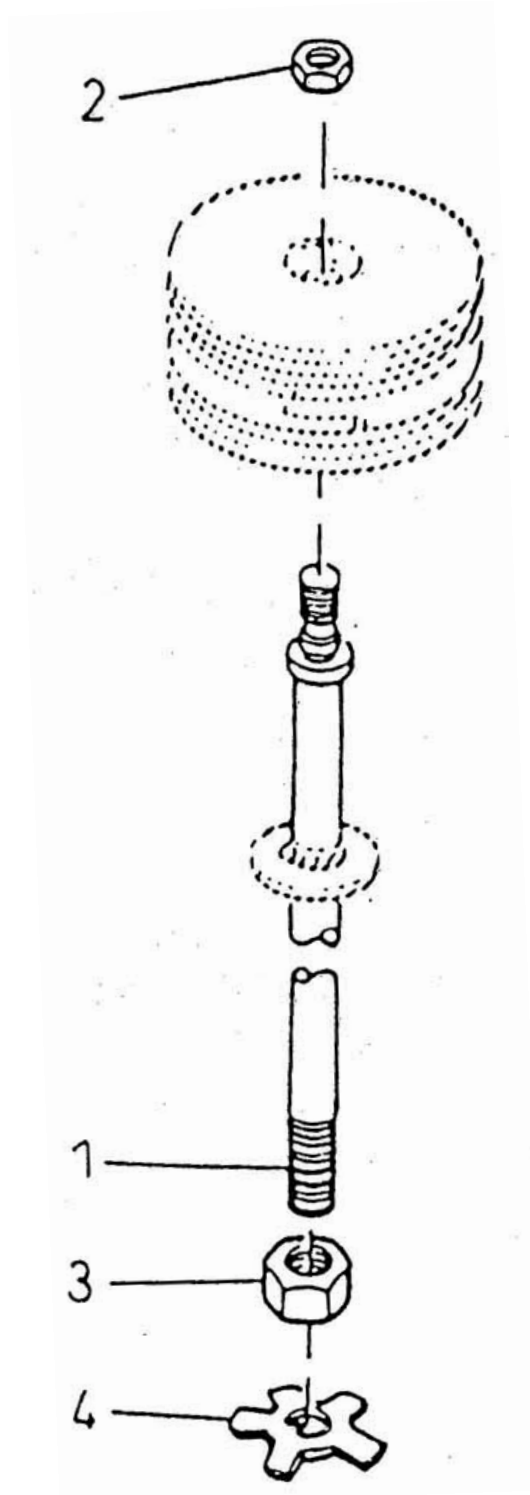

## 19. ASSEMBLY ROD PISTON - MODEL 8 x 7 NL

All manufacturer's names, numbers, photos, product description and/or part numbers are used for reference purposes only & it is not implied that any part listed is the product of these manufacturers. Since Approvement are made from time to time, the illustration and specifications are subject to change without notice.

## 19. ASSEMBLY ROD PISTON - MODEL 8 x 7 NL

No.	Description	Ref Part No.	QTY
–	Assembly Rod Piston	70223219	–
1	– Rod Piston	31204191	1
2	– Nut Piston	37087525	1
3	– Nut Jam X-Head	30565675	1
4	– Washer Lock	30589568	1