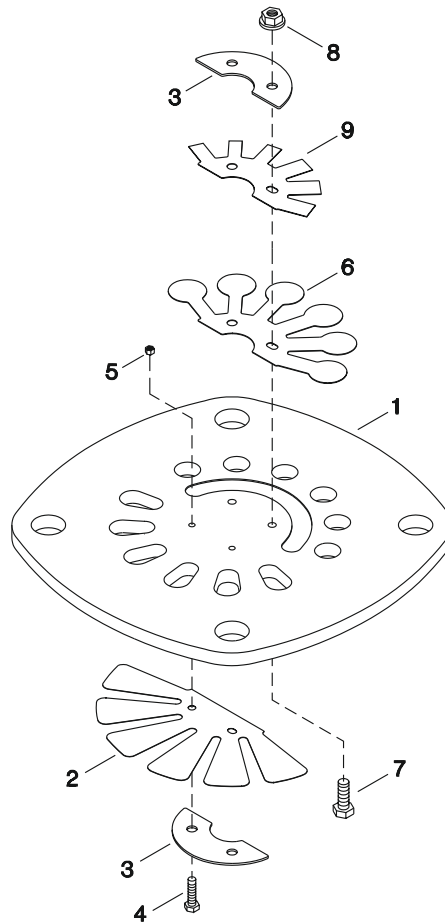

32310807 - ASSEMBLY VALVE PLATE LP

No.	Description	Ref Part No.	QTY
-	Assy, Valve Plate LP	32310807	-
3-1	- Plate, Valve - LP	NSS	1
3-2	- Valve, Finger - LP Inlet	32241002	1
3-3	- Retainer, Valve - LP	97511091	2
3-4	- Screw, M3 X 12	32297327	2
3-5	- Nut, Hex - M3 W/Lockwasher	97511059	2
3-6	- Valve, Finger - LP Discharge	32241036	1
3-7	- Screw, M4 X 12 Hex Head	32247512	2
3-8	- Nut, M4 Hex	32248171	2
3-9	- Damper, Valve	32294472	1