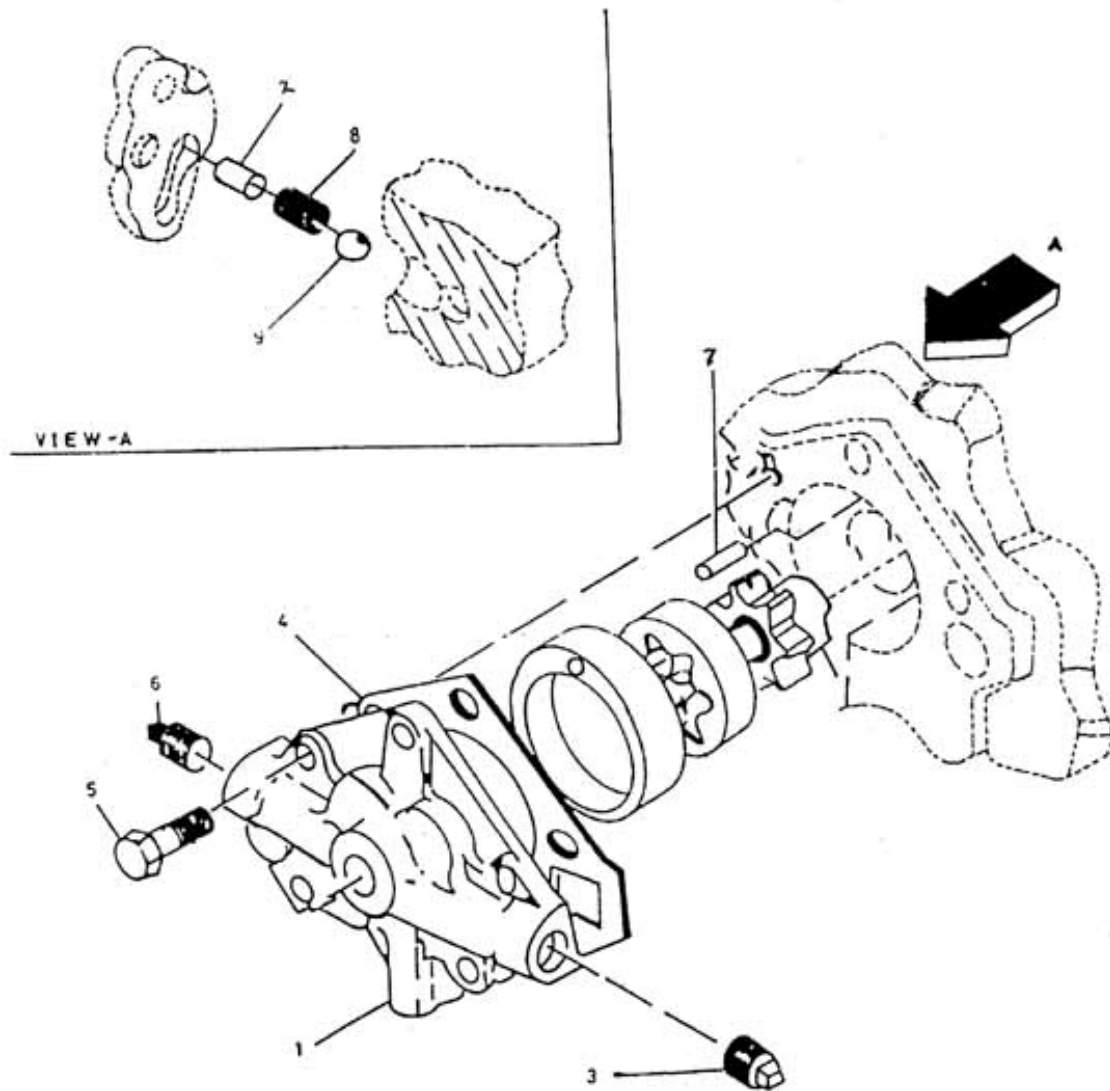

6. ASSEMBLY OIL PUMP COVER - MODEL 8 x 5 NL

All manufacturer's names, numbers, photos, product description and/or part numbers are used for reference purposes only & it is not implied that any part listed is the product of these manufacturers. Since Approvement are made from time to time, the illustration and specifications are subject to change without notice.

6. ASSEMBLY OIL PUMP COVER - MODEL 8 x 5 NL

No.	Description	Ref Part No.	QTY
1	Cover Oil Pump With Bush	39863683	1
7	Dowel Pin - Oil Pump 1/4" X 1"	95033825	1
3	Plug Pipe Sq. Hd 1/2"	95033619	1
4	Gasket Cover Oil Pump	30205280	1
5	Bolt Hex Head 7/16" X 1"	95104006	5
6	Plug Counter Shunk 3/8"	95101705	1
2	Pin Roll 5/16" X 1"	95098653	1
8	Spring Valve Relief	30508741IM	1
9	Ball Relief Valve 1/2"	95226627	1