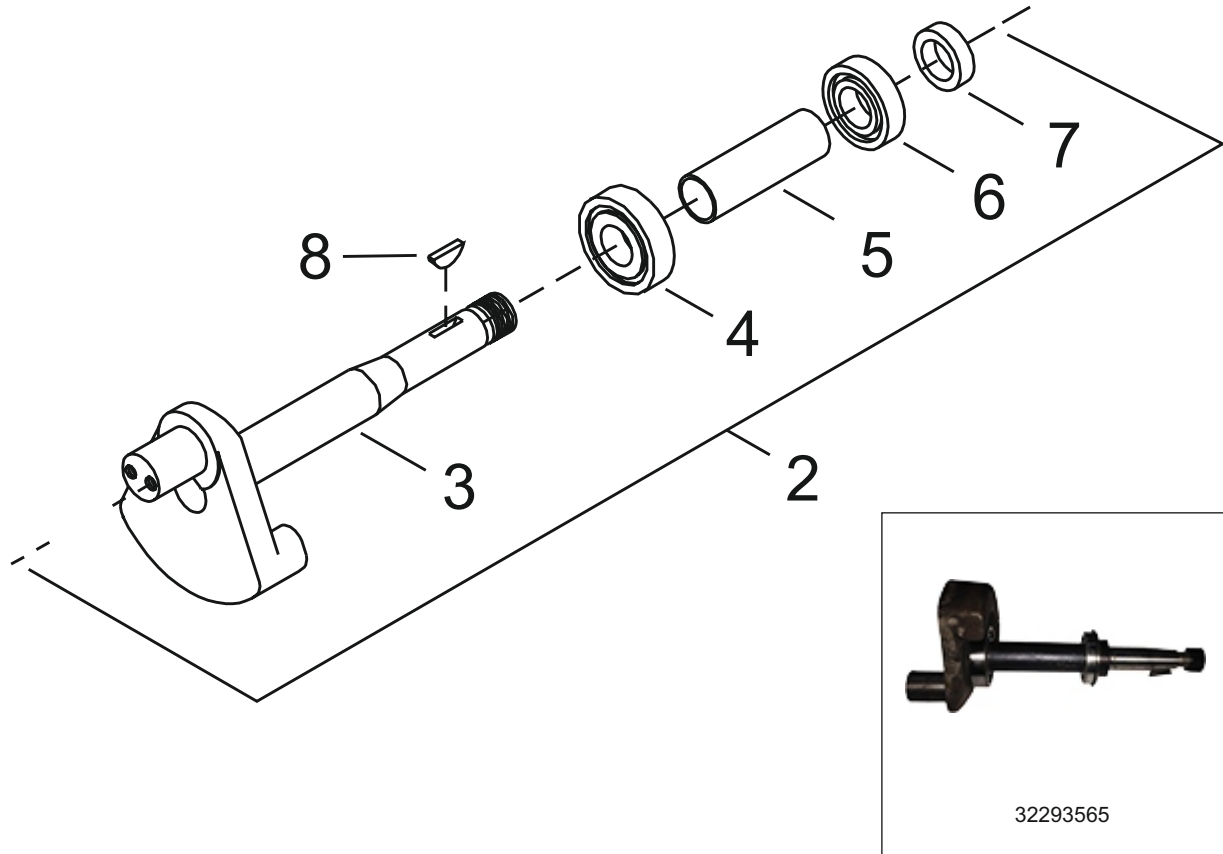

32293565 - ASSEMBLY CRANKSHAFT COMPLETE **PFC**® Parts For Compressor

No.	Description	Ref Part No.	QTY
1-2	Assembly, Crankshaft Complete	32293565	-
1-3	- Assembly, Disk & Shaft	NSS	1
1-4	- Bearing, Ball	32248122	1
1-5	- Spacer, Crankshaft Bearing	32006496	1
1-6	- Bearing, Ball with Snap Ring	95213666	1
1-7	- Ring, Bearing Retainer	37127669	1
1-8	- Key, Woodruff	95433173	1