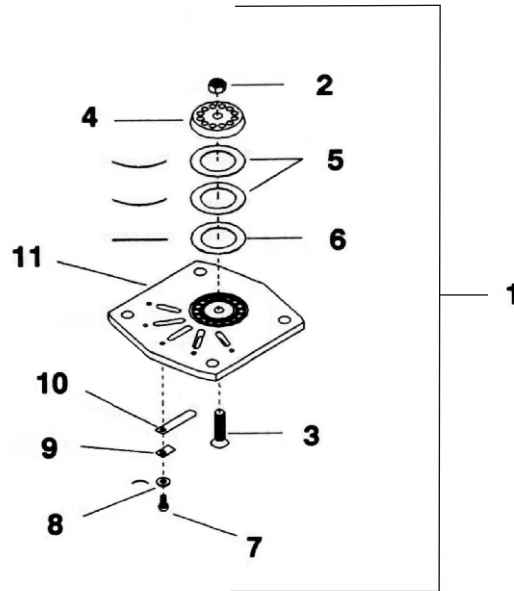

32228389 - ASSEMBLY VALVE LOW PRESSURE

No.	Description	Ref Part No.	QTY
4-1	Assembly Valve Low Pressure	32228389	-
4-2	- Nut, Whiz-Lock - 7/16 - 14 Hex	97166946	1
4-3	- Bolt, Discharge Valve	32223927	1
4-4	- Plate, Stop	32228264	1
4-5	- Spring, Discharge Valve	30221394	2
4-6	- Plate, Discharge Valve	30215917	1
4-7	- Screw, Fillister Head - 1/4-20 X 3/8"	32035511	5
4-8	- Washer, Belleville - 1/4"	32217382	5
4-9	- Retainer, Finger Valve	32228306	5
4-10	- Valve, Finger	30220115	5
4-11	- Plate, Seat - High Pressure	3222835	1