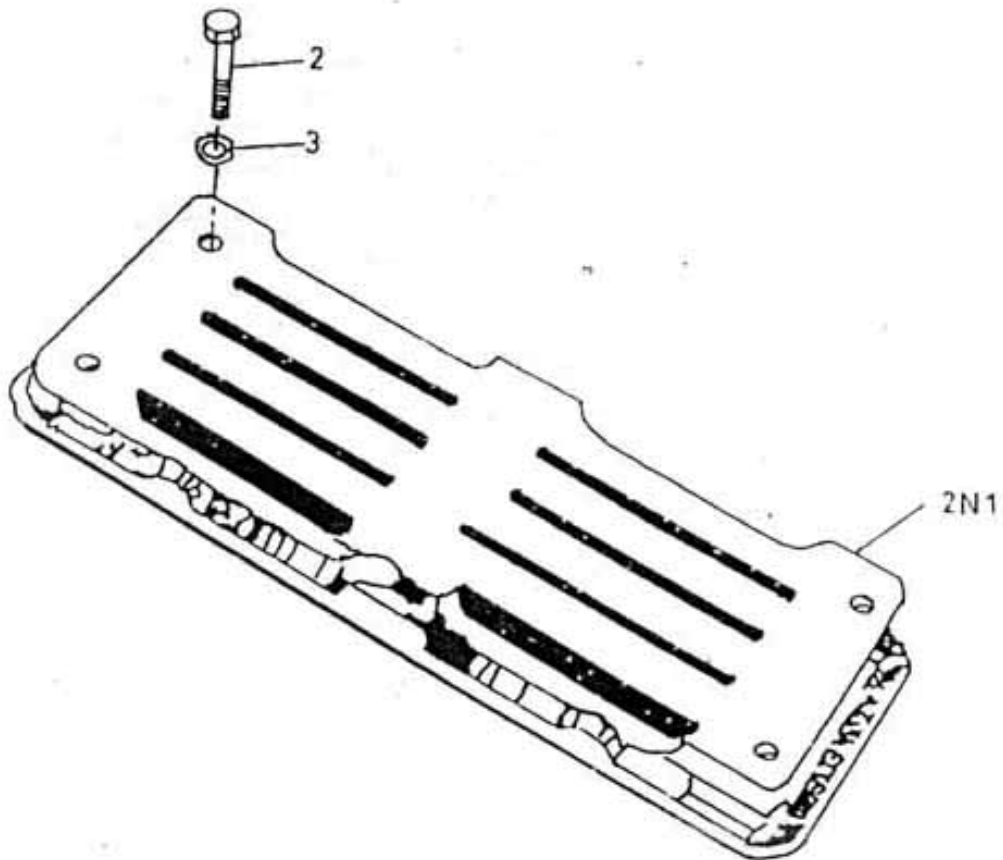

23. ASSEMBLY VALVE DISCHARGE - MODEL 8 x 5 LUB

All manufacturer's names, numbers, photos, product description and/or part numbers are used for reference purposes only & it is not implied that any part listed is the product of these manufacturers. Since Approvement are made from time to time, the illustration and specifications are subject to change without notice.

23. ASSEMBLY VALVE DISCHARGE - MODEL 8 x 5 LUB

No.	Description	Ref Part No.	QTY
–	Assembly Valve Discharge	37023074	–
2N1	– Valve Discharge	37020575	1
2	– Cap Screw Hex Head 1/4" X 1-1/4"	95434734	6
3	– Washer Lock 1/4"	95081873	6