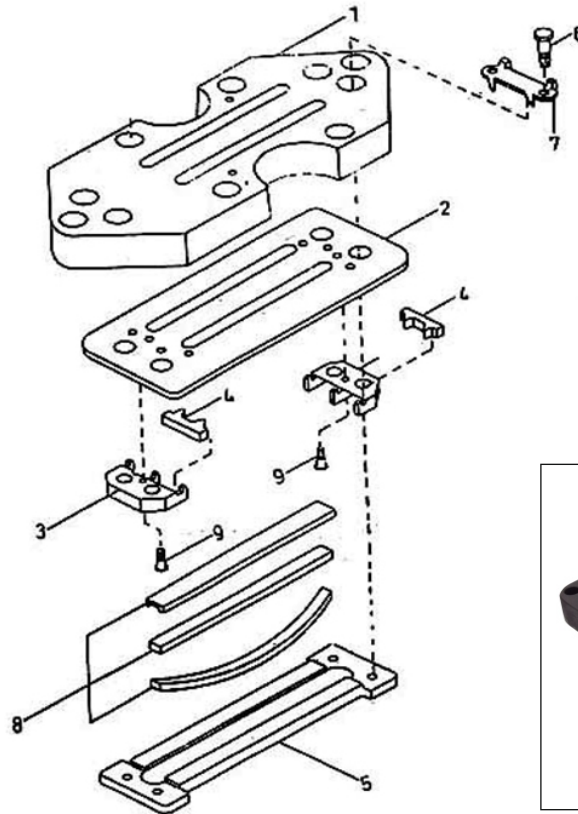

# 37020278 - ASSEMBLY VALVE INLET

No.	Description	Ref Part No.	QTY
-	<b>ASSEMBLY VALVE INLET</b>	<b>37020278</b>	-
1	- SEAT VALVE	37074663	1
2	- SEAT PLATE	37020302IM	1
3	- HOLDER GUIDE	37025491IM	2
4	- GUIDE VALVE **	37041324	4
5	- STOP PLATE	37020393	1
6	- BOLT HEX HEAD 1/4" X 1-1/2"	95105466	6
7	- WASHER LOCK	31324460	2
8	- CHANNEL & SPRING SET	37020377IM	1
9	- SCREW GUIDE	31208549IM	2