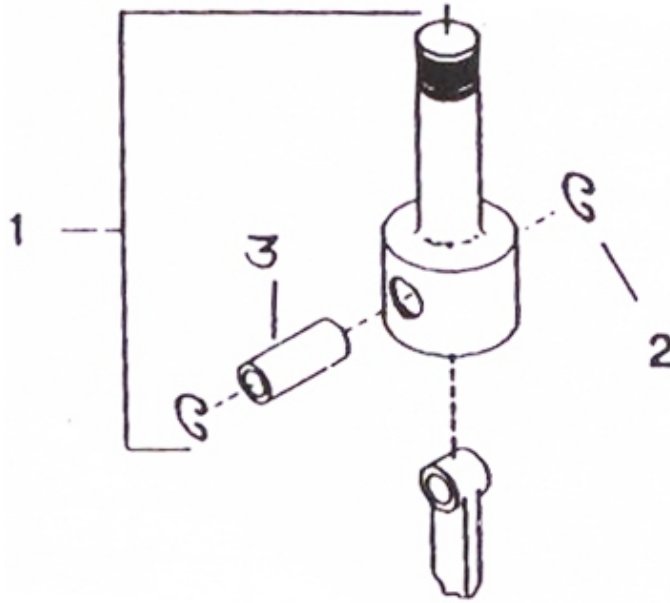

# 30215438 - ASSEMBLY PISTON / PIN 1.625 INCH 3rd STAGE

No.	Description	Ref Part No.	QTY
4-1	Assembly, Piston/Pin - 1.625 INCH - 3rd Stage	30215438	-
4-2	- Ring, Lock	30288450	2
4-3	- Pin Piston	30288285	1