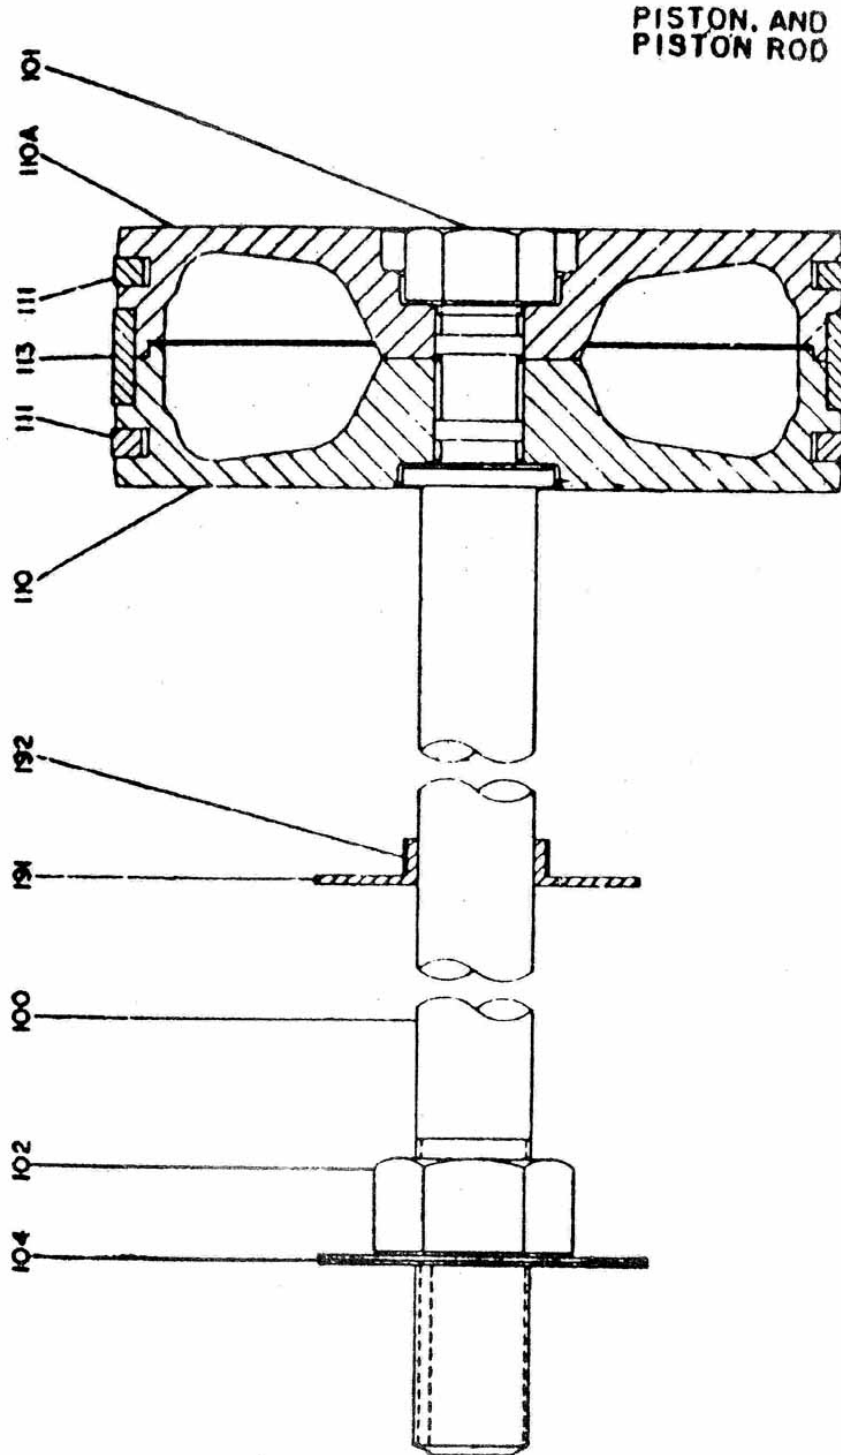

9. PISTON & ROD 7 INCH - MODEL 12 & 7 X 7 IHE5 NL

All manufacturer's names, numbers, photos, product description and/or part numbers are used for reference purposes only & it is not implied that any part listed is the product of these manufacturers. Since Approvement are made from time to time, the illustration and specifications are subject to change without notice.

9. PISTON & ROD 7 INCH - MODEL 12 & 7 X 7 IHE5 NL

No.	Description	Ref Part No.	QTY
-	PISTON COMPLETE	HIN-8114T1	1
110	PISTON HALF FR END	NSS	1
110A	PISTON HALF OTR END	NSS	1
111	RING PISTON	50A18CA798	2
113	RING WEARING	22HIN-5979	1
-	ROD PISTON COMPLETE	9930C1P1T	-
100	ROD - PISTON	9930C1P1	1
-	NUT - PISTON	6-8277B1	1
-	NUT X-HEAD	2-8277B1	1
-	WASHER STAR X - HEAD	2872B1	1