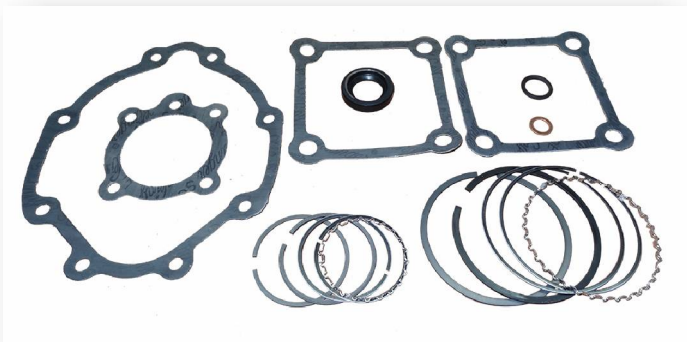

Service KIT For Model 2475

1. Gasket Set 32301434

No.	Description	QTY	Part No.	Part No.	SET
A	Gasket Set			32301434	1
	- Frame End Cover Gasket	1	32247884		
	- Oil Fill Plug O-Ring	1	32247850		
	- Shaft End Cover Gasket	1	32247876		
	- Copper Washer Gasket 1/2"	1	95674701		
	- Cyl/Frame Gasket	2	32247868		
	- VP/HP Cyl. O-Ring	1	32246878		
	- HP Airhead Gasket	1	32247926		
	- VP/HP Cylinder Gasket	1	32248197		
	- LP Airhead Gasket	1	32248189		
	Total	10			

2. Ring/Gasket Kit 32301517

No.	Description	QTY	Part No.	Part No.	SET
B	Ring/Gasket Kit			32301517	1
	- Frame End Cover Gasket	1	32247884		
	- Oil Fill Plug O-Ring	1	32247850		
	- Viton 1.12 Oil Seal (32204539)	1	32499923		
	- Shaft End Cover Gasket	1	32247876		
	- Copper Washer 1/2"	1	95674701		
	- Ring Set - HP 2 1/2"	1	32307910		
	- Ring Set - LP 4"	1	32307928		
	- Cyl/Frame Gasket	2	32247868		
	Total	9			